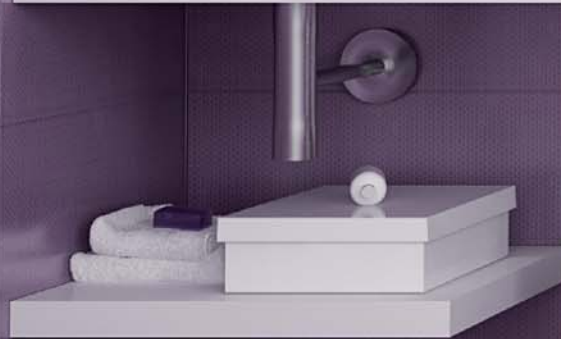

Cocktail

20x50 / 8"x20"