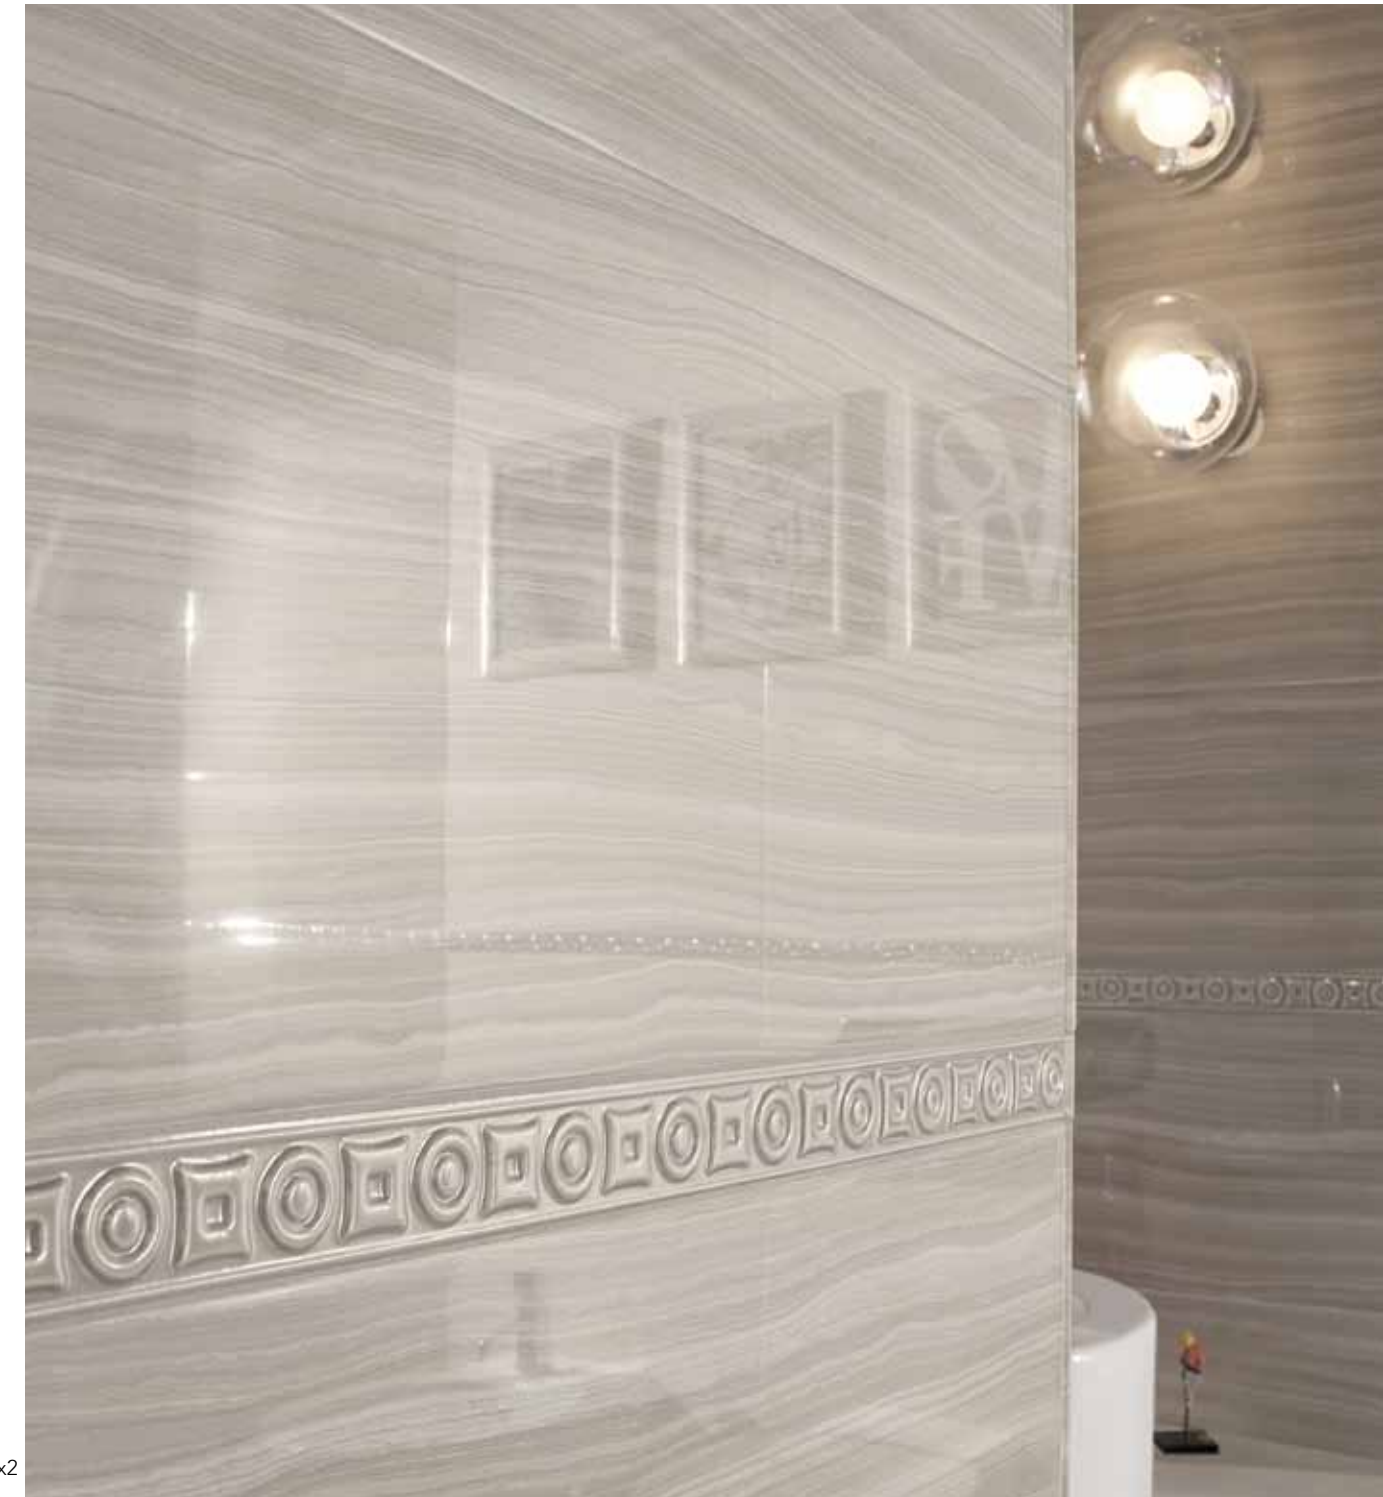

Stile Seta Grigio 25x60
Listello Forme Argento 3,5x60
Ang. Listello Forme Argento 3,5x2
Bordo Jolly Grigio 1,5x25