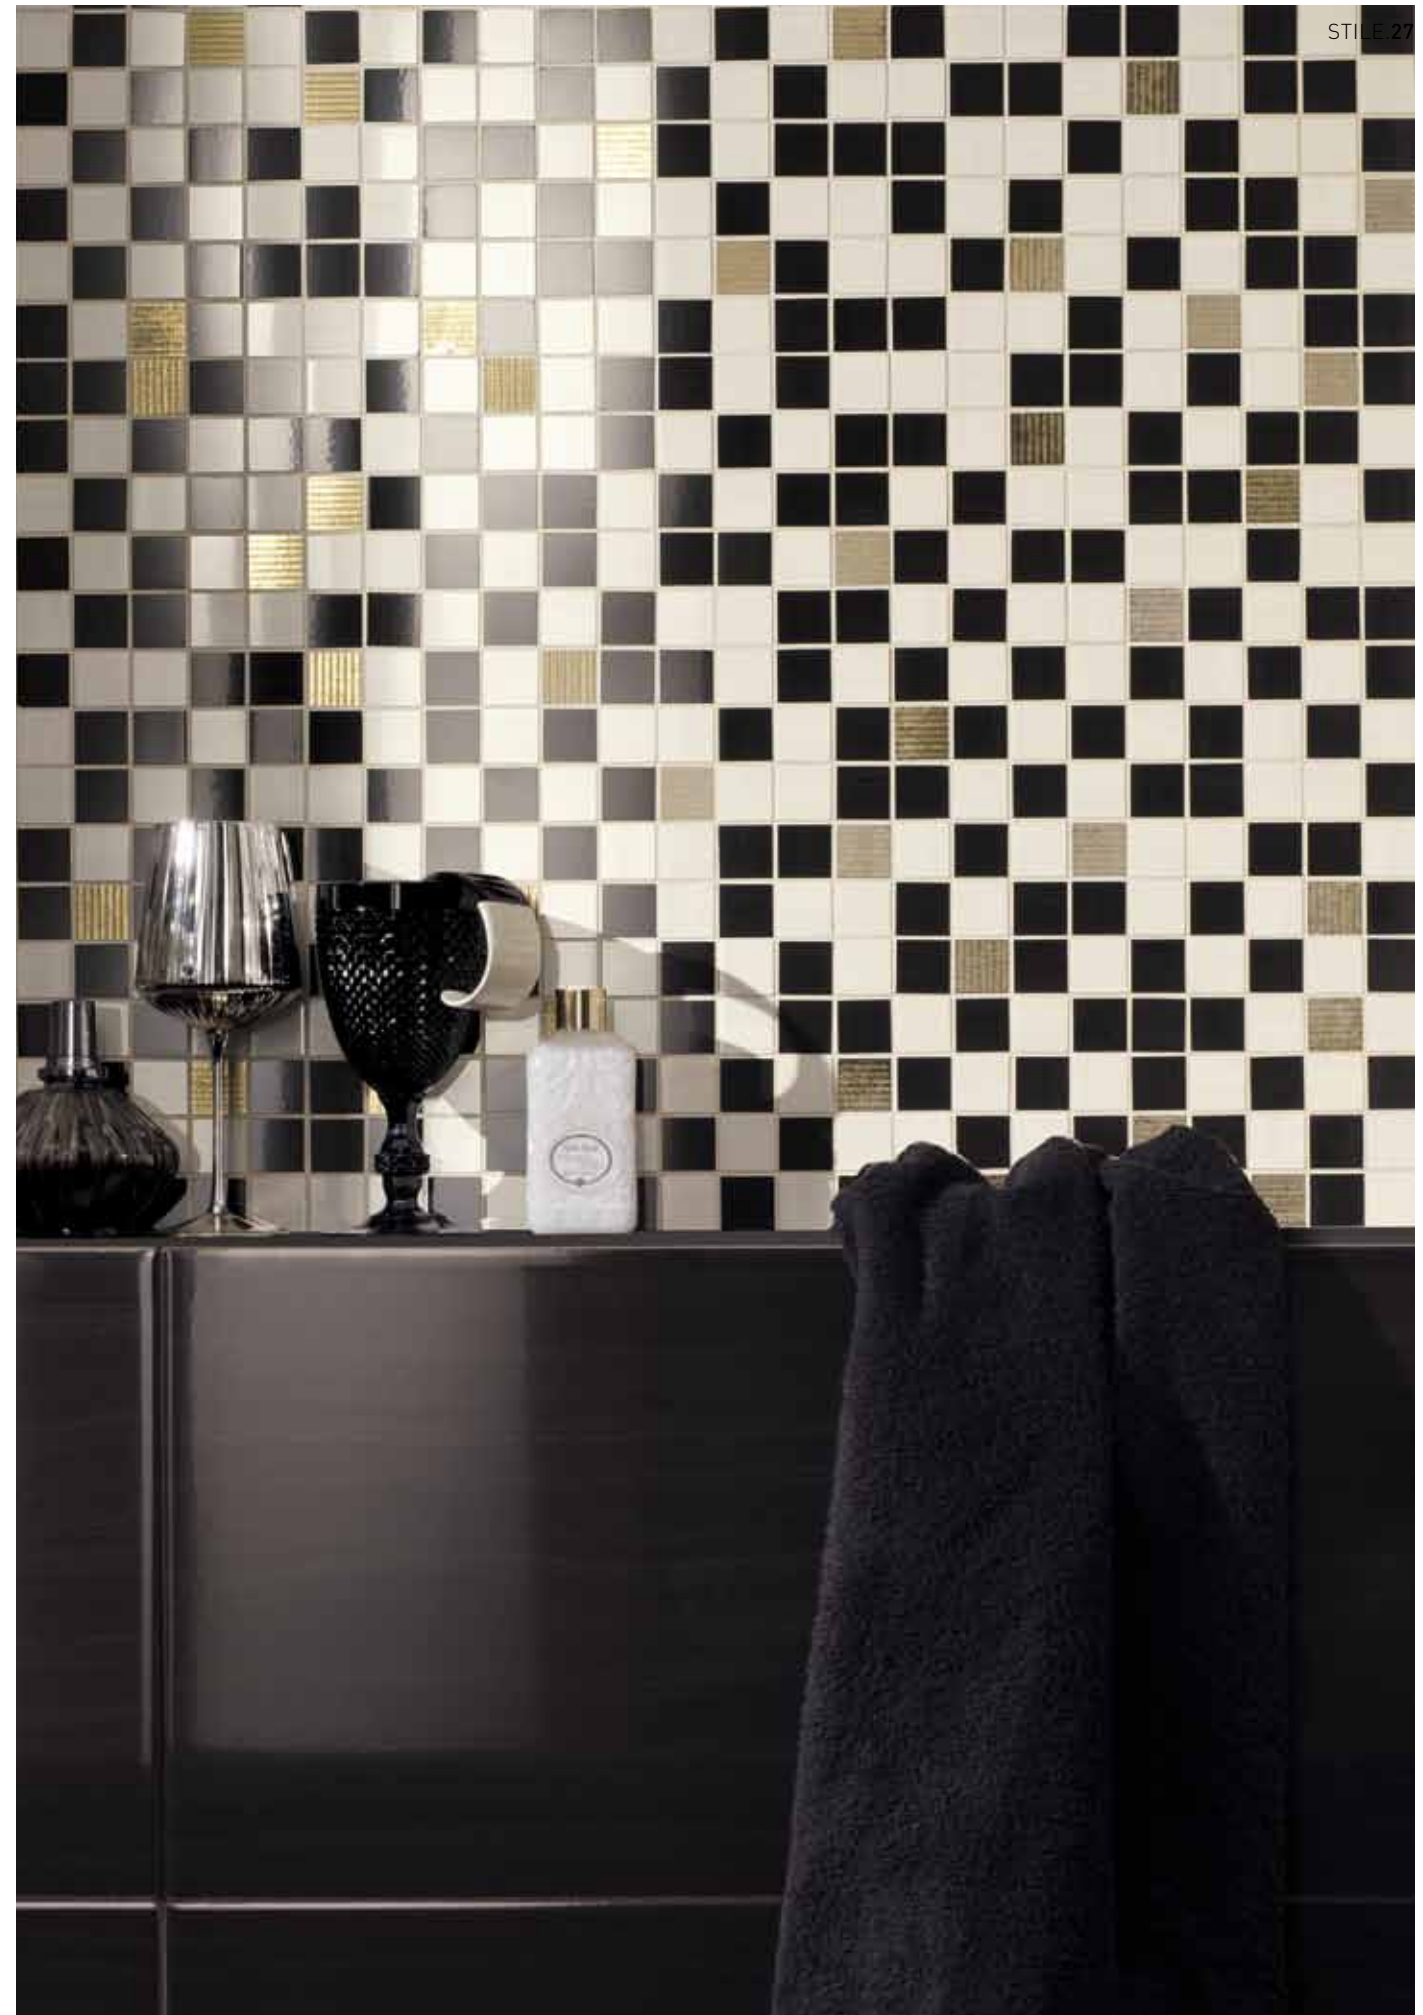

GIUNTA+NERO

Stile Seta Nero 25x60
Mosaico Decoro
Gesso / Nero / Oro 30x30