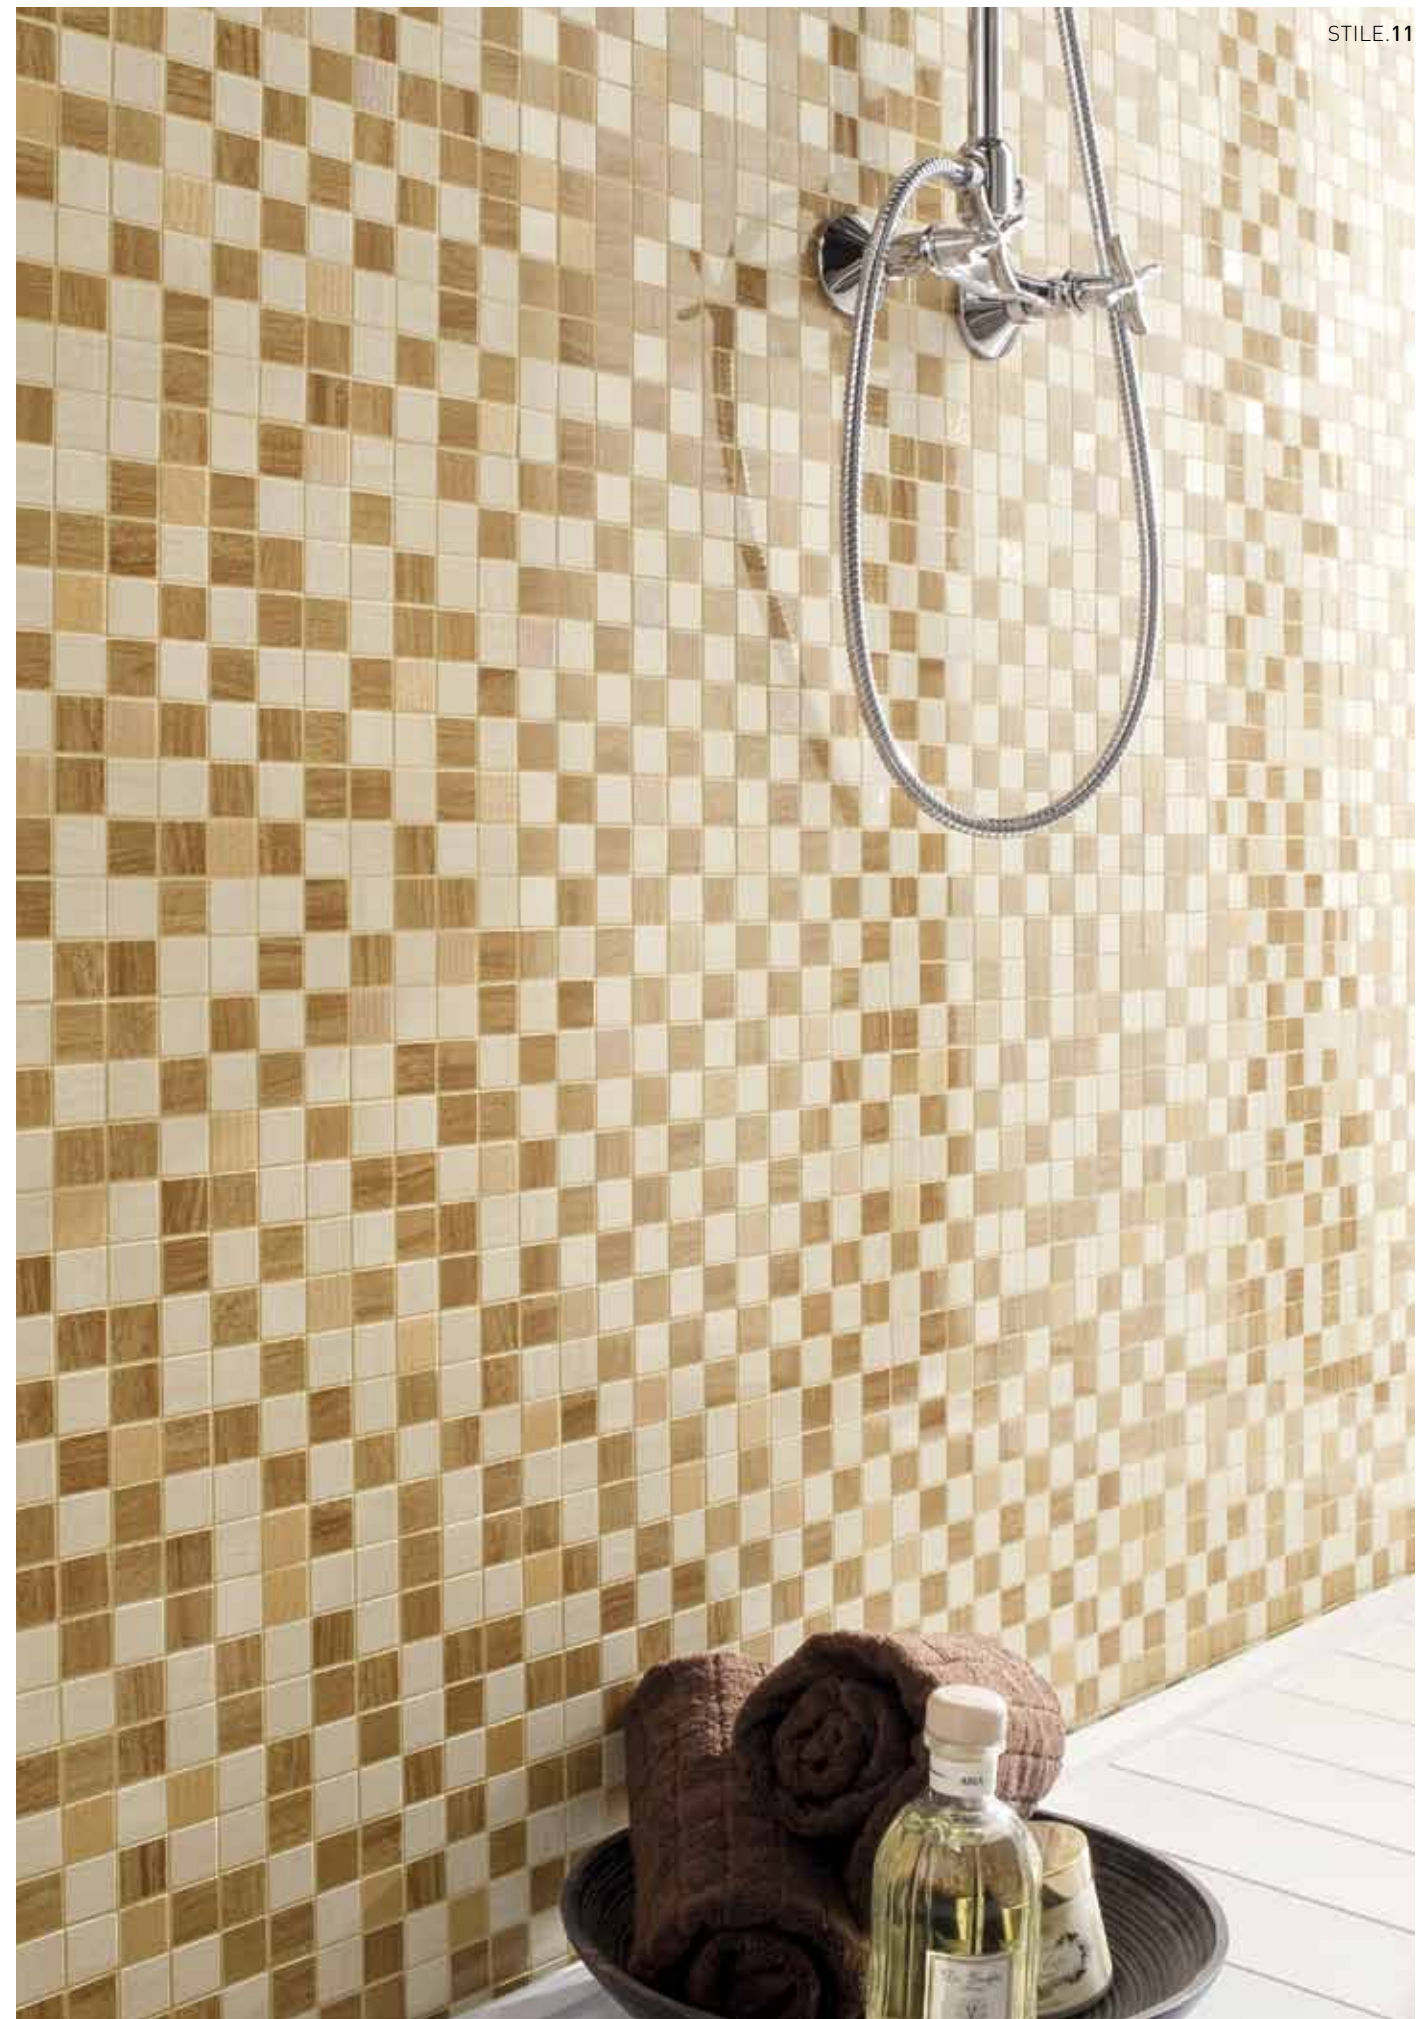

MIELE+AMBRA

Mosaico Decoro
Miele / Ambra / Lustrò 30x30