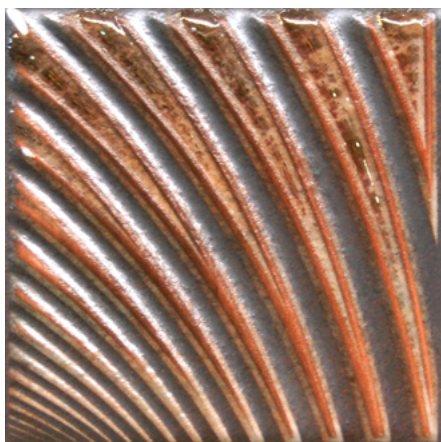

MONOCOLOR LISO MATE 10X10

Created on_05/08/2017

ABSOLUT KERAMIKA

www.absolutkeramika.com

Decor

DECOR BORNHOLM COPPER 10X10
P16

DECOR BORNHOLM SILVER 10X10
P16

SET GOTLAND CREAM 10X10 (4 PZS)
P44