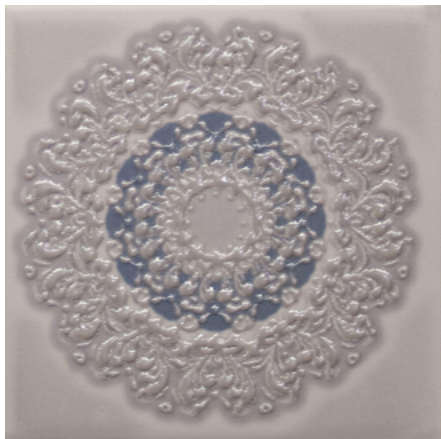

MONOCOLOR LISO MATE 10X10

Created on_05/08/2017

ABSOLUT KERAMIKA

www.absolutkeramika.com

Decor

DECOR BORNHOLM COPPER 10X10
P16

DECOR BORNHOLM SILVER 10X10
P16

SET GOTLAND CREAM 10X10 (4 PZS)
P44

MONOCOLOR LISO MATE 10X10

Created on_05/08/2017

ABSOLUT KERAMIKA

www.absolutkeramika.com

SET GOTLAND PEARL 10X10 (4 PZS)
P44

Base

ATLANTIS LISO MATE
B43

BEIGE LISO MATE
B40