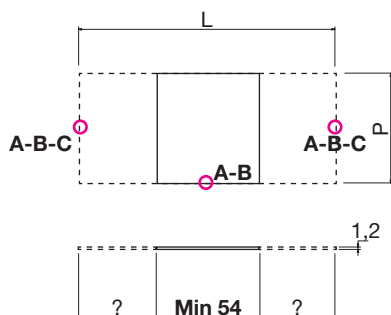

Top in Flumood in finitura Flat.

Flumood top in Flat finish.