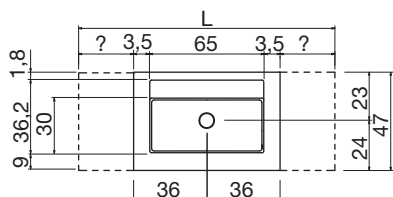

N.B. solo per porta lavabi H 37,5 e H 50 cm. Nei porta lavabi H 37,5 è possibile inserire solo sifone art. MICRO.

Top with double integrated sink completely in Flumood in Flat finish, 12 mm thick, with drain pipe fitting and open plug.

P.S. only for sink units cm 37,5 and 50 H. In sink units cm 37,5 H it is only possible to use siphon art. MICRO.

BASICO

- | | | |
|----|-----------------------------|------------------------|
| P | L | |
| 47 | da 72 cm a 261 cm | art. BASICOXL47 |
| | <i>from 72 cm to 261 cm</i> | |
| 54 | da 72 cm a 261 cm | art. BASICOXL |
| | <i>from 72 cm to 261 cm</i> | |