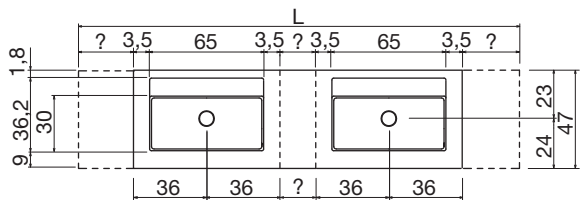

Top con doppio lavabo integrato sopraiano o da parete in Flumood in finitura Flat, spessore 150 mm, completo di pileta con scarico libero e raccordo per sifone.

Top with double integrated sink completely in Flumood in Flat finish, 150 mm thick complete with drain pipe fitting and open plug which may be wall mounted or used on furniture.