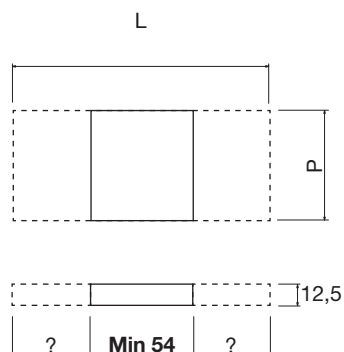

Top scatolare in Flumood in finitura Texture, completo di staffe in acciaio AISI 304 per fissaggio a parete.

Suspended Flumood top in Texture finish, complete with steel AISI 304 supports for wall fixing.