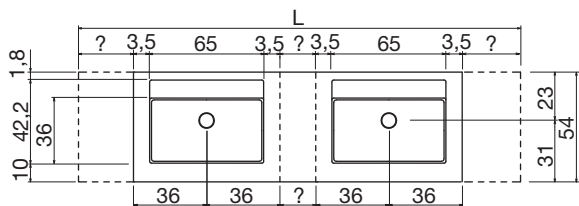

Top con doppio lavabo integrato sopraiano o da parete in Flumood in finitura Flat, spessore 150 mm, completo di pileta con scarico libero e raccordo per sifone.

Top with double integrated sink completely in Flumood in Flat finish, 150 mm thick complete with drain pipe fitting and open plug which may be wall mounted or used on furniture.