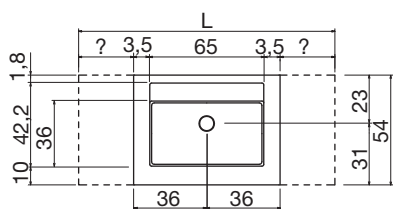

N.B. solo per porta lavabi H 37,5 e H 50 cm. Nei porta lavabi H 37,5 è possibile inserire solo sifone art. MICRO.

Top with double integrated sink completely in Flumood in Flat finish, 12 mm thick, with drain pipe fitting and open plug.

P.S. only for sink units cm 37,5 and 50 H. In sink units cm 37,5 H it is only possible to use siphon art. MICRO.

BASICO

- | | | |
|----|-----------------------------|------------------------|
| P | L | |
| 47 | da 72 cm a 261 cm | art. BASICOXL47 |
| | <i>from 72 cm to 261 cm</i> | |
| 54 | da 72 cm a 261 cm | art. BASICOXL |
| | <i>from 72 cm to 261 cm</i> | |