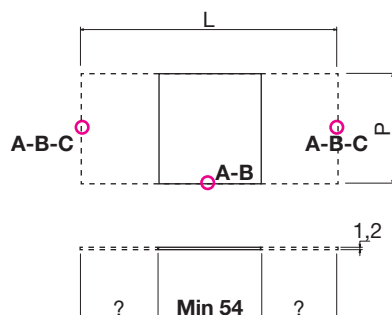

Top in Flumood in finitura Texture.

Flumood top in Texture finish.