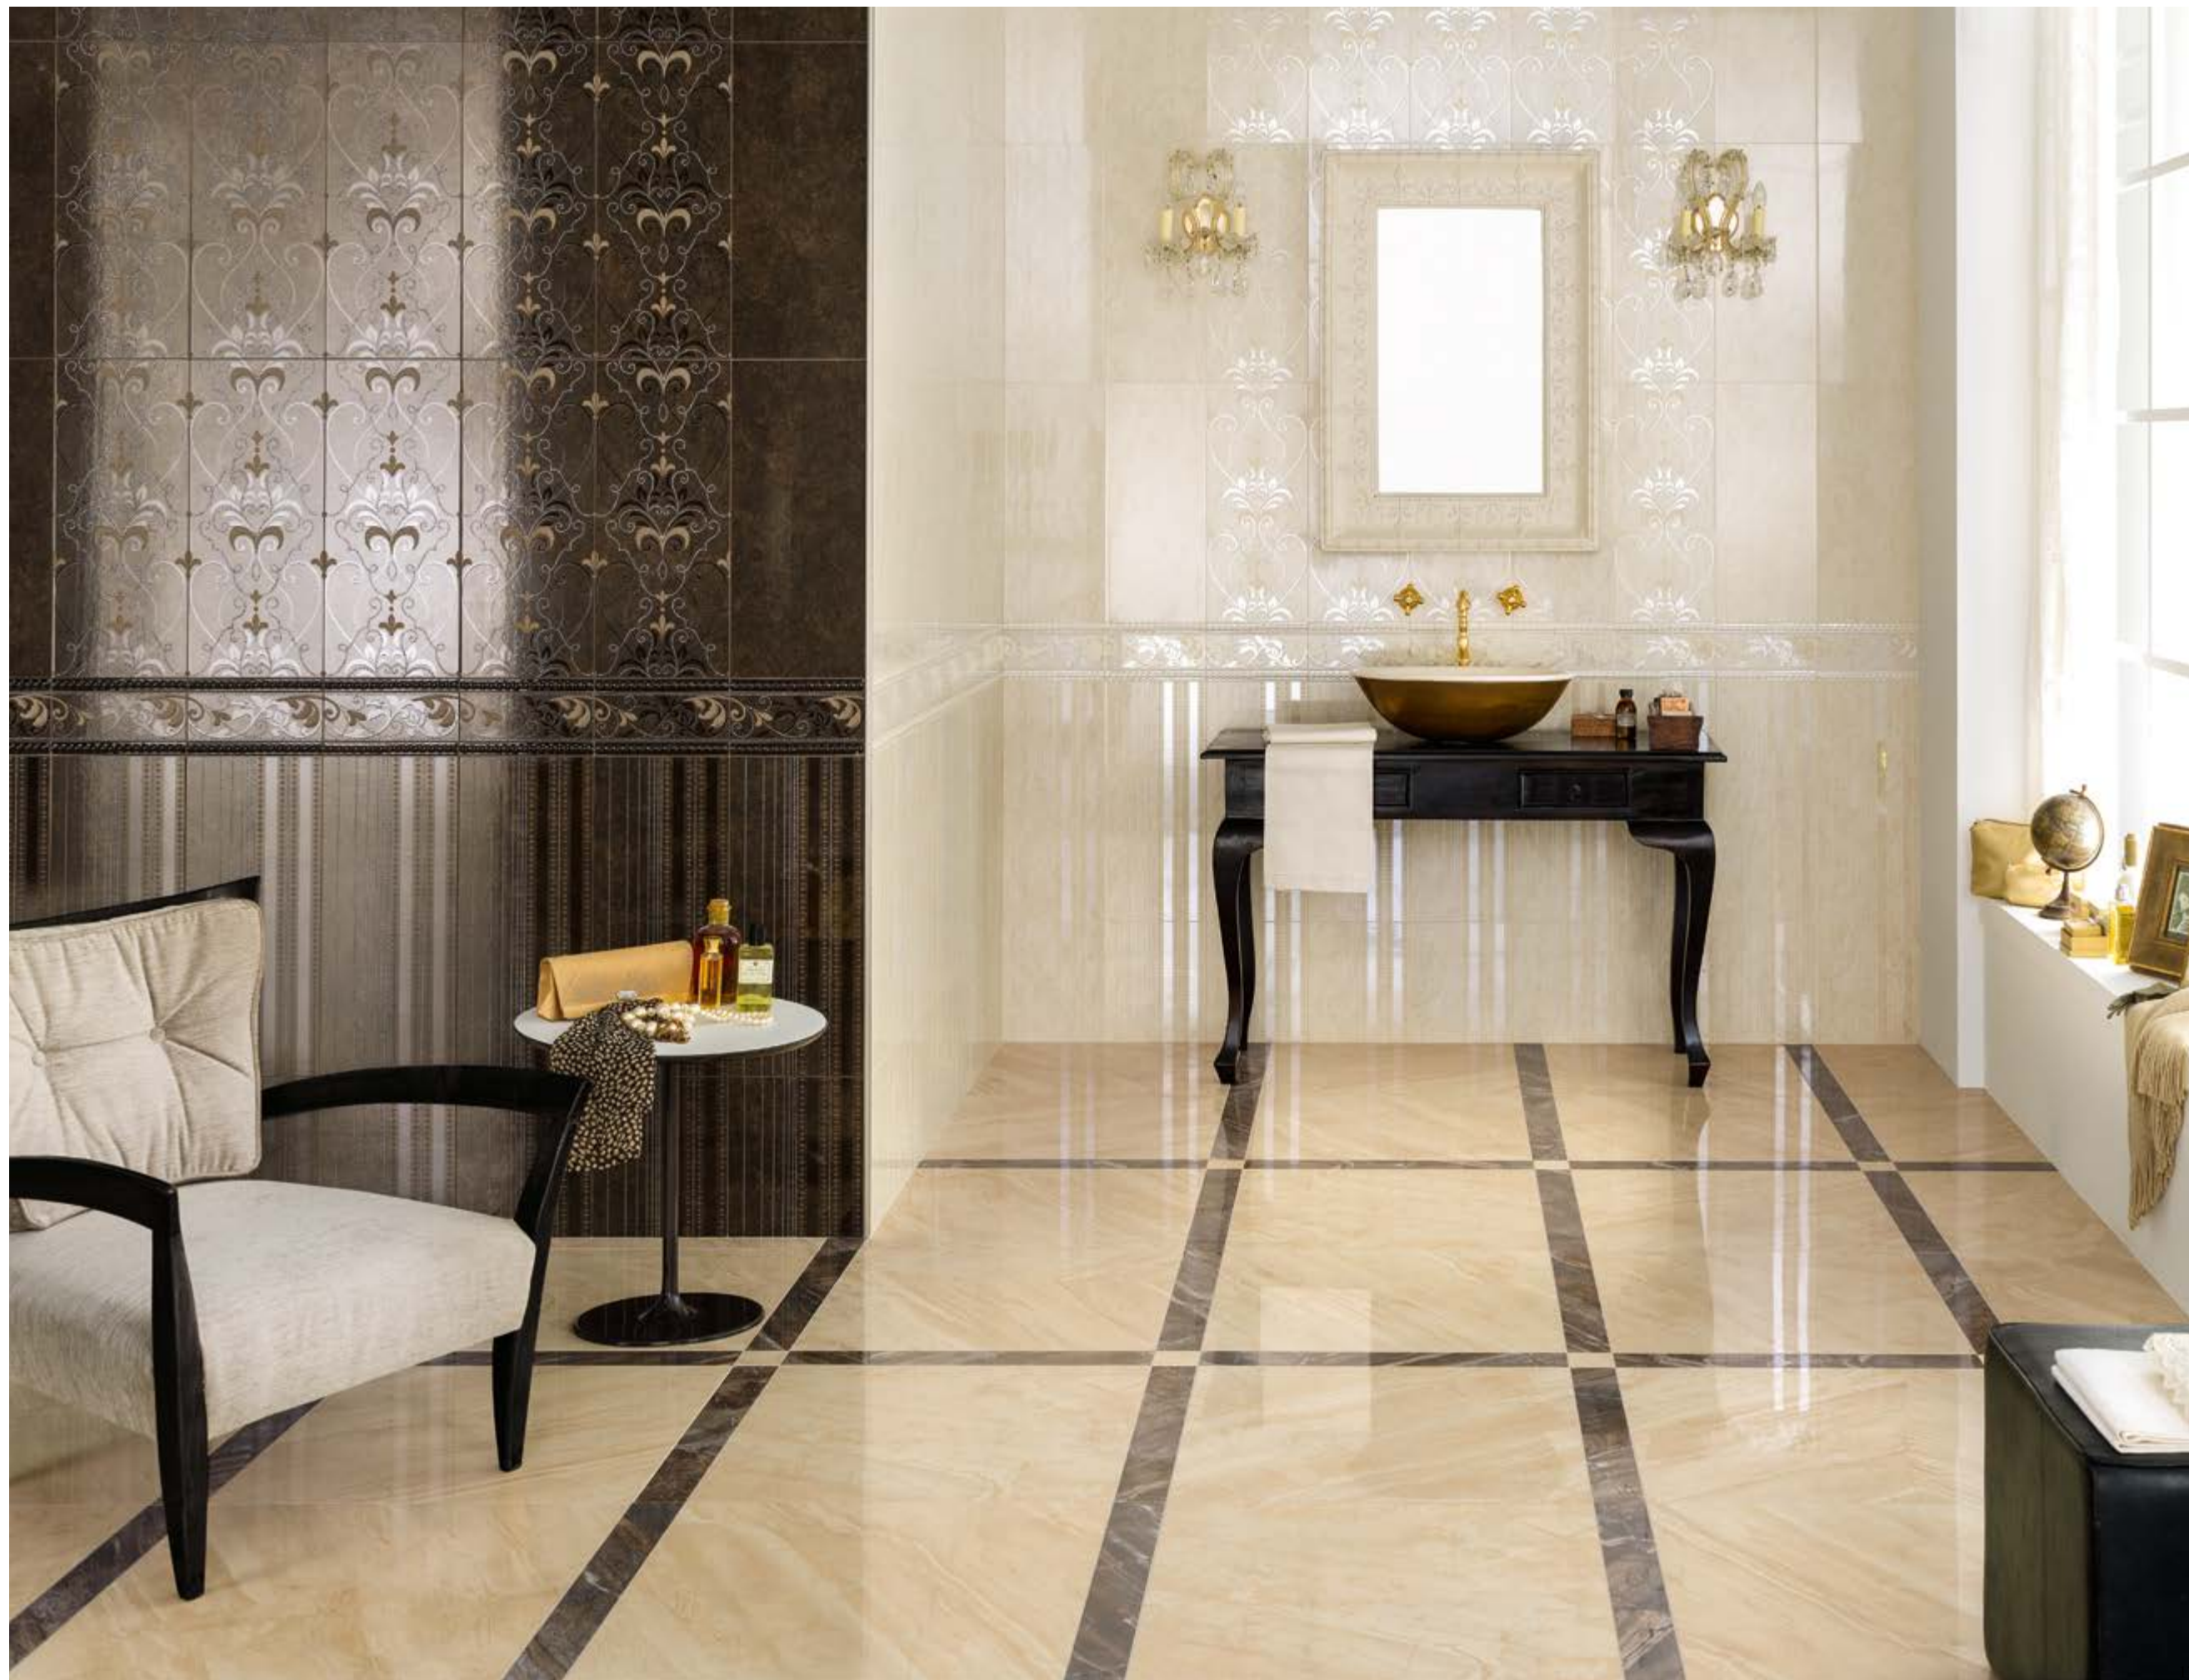

- Absolute** Elegant Beige Lapp. 59,1x59,1 cm
- Absolute** Listone Elegant Brown 7x59,1 cm
- Absolute** Tozzetto Elegant Beige 7x7 cm

AN IRRESISTIBLE DIMENSION

The Crema Marfil shade, rich in natural-looking vein patterns, creates warm, irresistible moods.