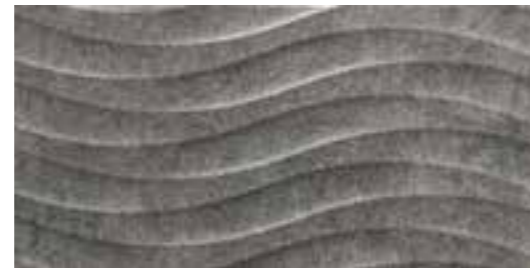

Relieve
Relief

Decor Silueta Eternity Grafito *
31,6 x 63,2 cm. W3163R