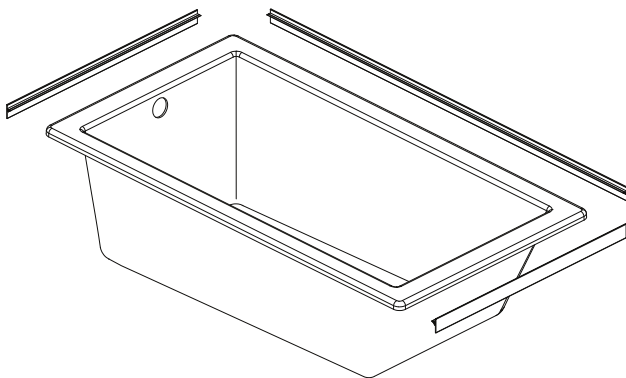

WHITE

CHROME

BRUSHED NICKEL

OIL-RUBBED BRONZE

TILE FLANGE KIT

Use to help customize the tile around the bath in an alcove installation.

Note: While Elara® and Linea® bathtubs can be ordered with metallic trim finishes factory-installed, all other bathtub families come with acrylic-matched TargetPro™ jet trim rings. TargetPro™ jets with Illumatherapy™ lighting come standard with acrylic-matched trim rings.