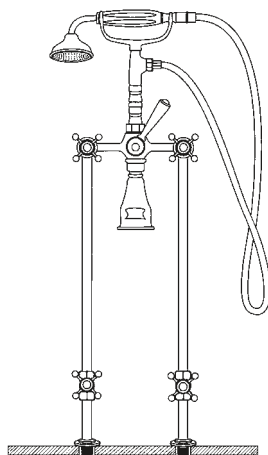

- Comfortable: 17-inch ADA-compliant integrated seat; RapidHeat™ inline heater maintains water temperature
- Water-tight security: dual-pin door-locking mechanism seals water inside
- Easy to use: push button controls and an uncomplicated door handle
- Peace of mind: ergonomically designed grab bar positioned to facilitate entry and exit; slip-resistant bottom

BATHTUB FILLERS

The Jacuzzi® Era™ Bathtub Fillers and Accessories collection features superior design in popular installation types and finishes.

ERA™ FLOOR-MOUNTED STYLE

ERA™ FREESTANDING BATHTUB FILLERS: WALL-MOUNTED OR FLOOR-MOUNTED STYLES

AVAILABLE FINISHES

- CHROME**
- BRUSHED NICKEL**
- BRIGHT BRASS**

ERA™ WALL-MOUNTED

ERA™ WITH SUPPLY LINES

ERA™ TUB FILLERS

- Hand shower and cradle
- Wide-mouth spout
- Cross handles
- White ceramic details
- Flexible stainless steel hose
- For use with the Era™ and other bathtubs

ACCESSORIES

Freestanding bathtub supply lines with shutoffs (for floor-mount installations).

Era™ Freestanding bathtub toe-tap drain kit (if used on Era™ Slipper 6934, the Era™ Slipper Overflow Gasket Kit is required).