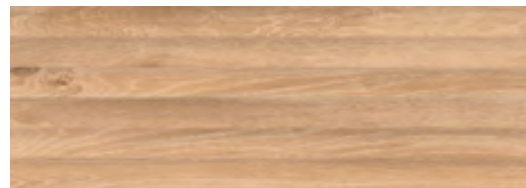

LAPONIA DOCK Haya **B75**  
24.2x68.5 cm.

DOCK Blanco **B75**  
24.2x68.5 cm.

LAPONIA DOCK Roble **B75**  
24.2x68.5 cm.

BLANCO MATE **B65**  
24.2x68.5 cm.

LAPONIA DOCK Mix **B75**  
24.2x68.5 cm.