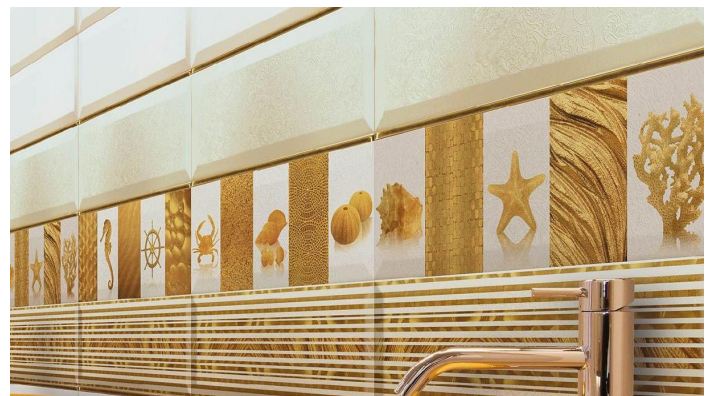

tel.: (+34) 964 657 738
fax: (+34) 964 322 151

info@absolutkeramika.com
www.absolutkeramika.com

The results shown are approximate. This document does not constitute a contractual relationship. To order or check availability of products, contact the company.