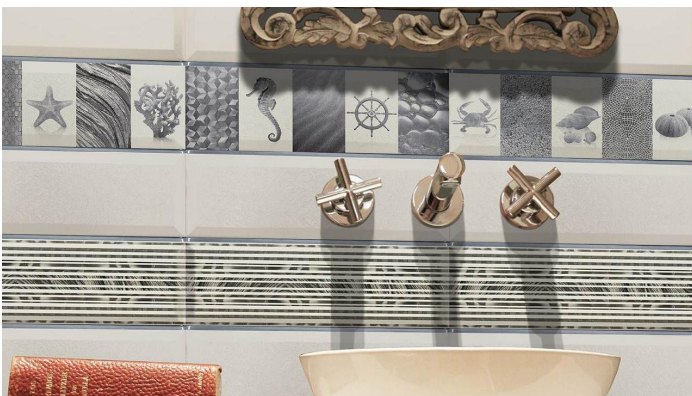

tel.: (+34) 964 657 738
fax: (+34) 964 322 151

info@absolutkeramika.com
www.absolutkeramika.com

The results shown are approximate. This document does not constitute a contractual relationship. To order or check availability of products, contact the company.