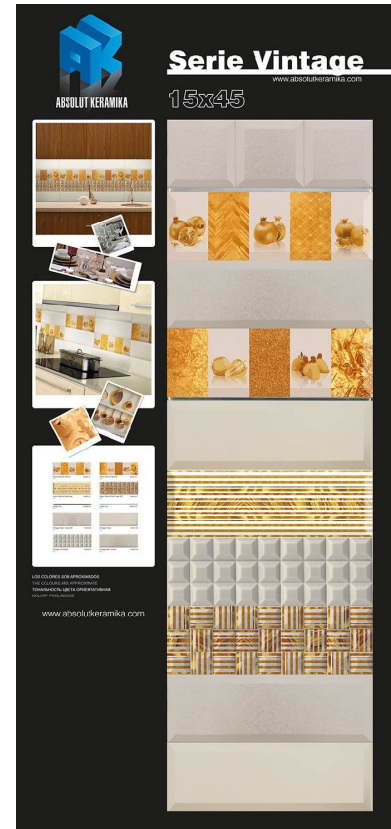

Vintage kitchen 15x45

Created on_23/12/15

ABSOLUT KERAMIKA

www.absolutkeramika.com

Merchandising

PT VINTAGE KITCHEN GOLD 15X45
(100.5x192.5)

PT VINTAGE KITCHEN SILVER
15X45 (100.5x192.5)

PE VINTAGE KITCHEN GOLD 15X45
(80x180)