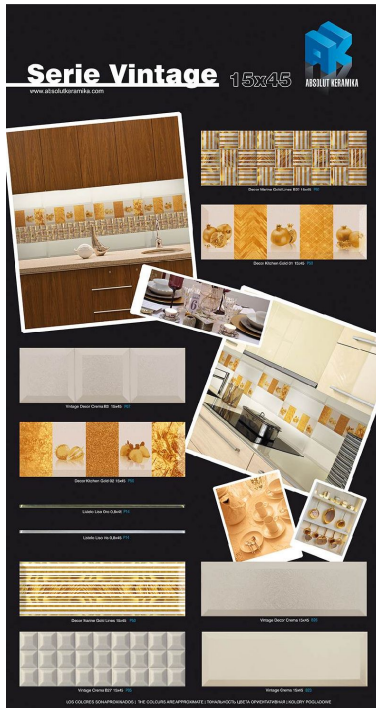

Vintage kitchen 15x45

Created on_23/12/15

ABSOLUT KERAMIKA

www.absolutkeramika.com

Merchandising

PT VINTAGE KITCHEN GOLD 15X45
(100.5x192.5)

PT VINTAGE KITCHEN SILVER
15X45 (100.5x192.5)

PE VINTAGE KITCHEN GOLD 15X45
(80x180)