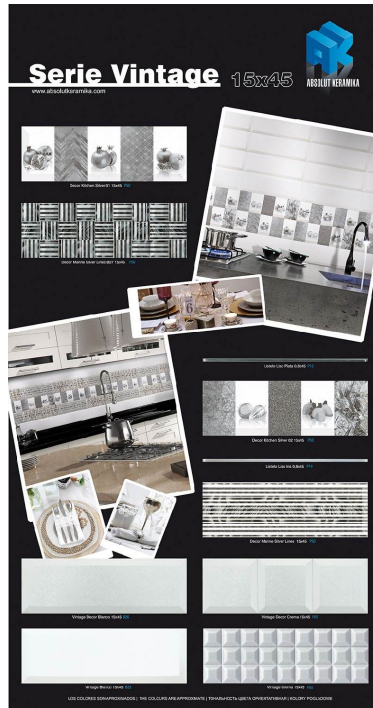

Vintage kitchen 15x45

Created on_23/12/15

ABSOLUT KERAMIKA

www.absolutkeramika.com

Merchandising

PT VINTAGE KITCHEN GOLD 15X45
(100.5x192.5)

PT VINTAGE KITCHEN SILVER
15X45 (100.5x192.5)

PE VINTAGE KITCHEN GOLD 15X45
(80x180)