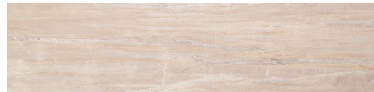

Field tile

Ginko Dark Grey
M035

Ginko Ivori
M035

Packing

Size	Sales Units	Billing Units	Pieces Box	m2 Box	Kg Box	Boxes Pallet	m2 Pallet	Kg Pallet
22x90	m2		6	1.18	26.27	54	63.72	1433