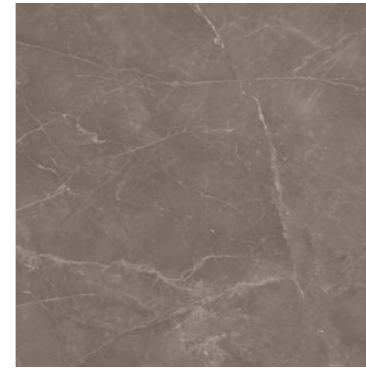

* MARBLE TORTORA POLISHED
59,2X59,2 RET. LM-3545