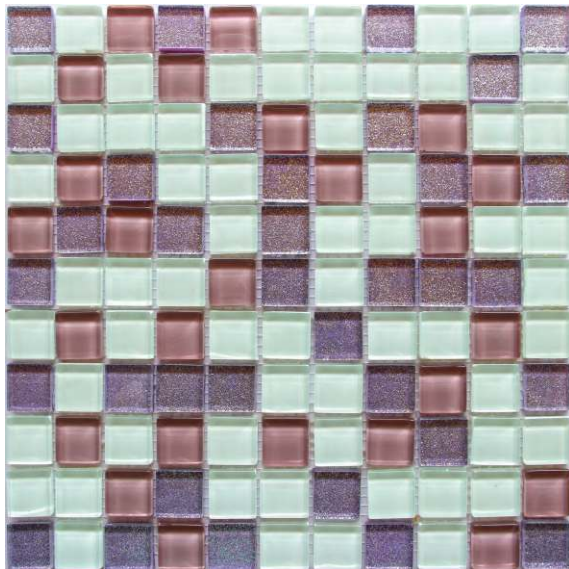

# GLASS MOSAIC

Glam Beige Brown

Glam Bordo Lilac

**GLAM** Thickness 6 mm  
Size 300x300 mm

# GLASS MOSAIC

Glam Lilac Mix

Glam Light Lilac

**GLAM** Thickness 6 mm  
Size 300x300 mm

# GLASS MOSAIC

Glam White Brown

Glam White Lilac