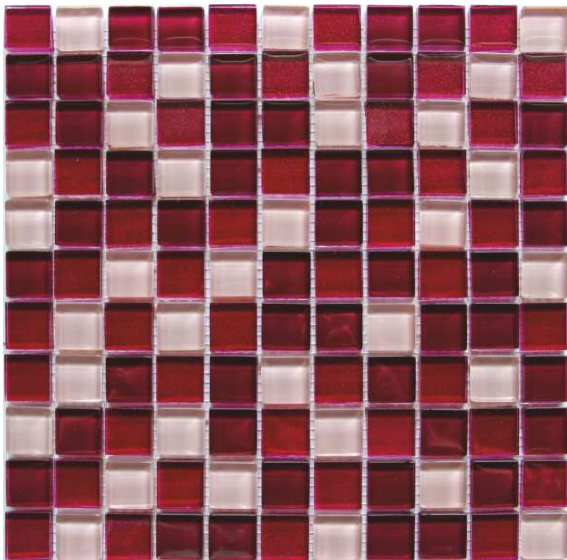

GLAM Thickness 6 mm  
Size 300x300 mm

# GLASS MOSAIC

Glam Beige Brown

Glam Bordo Lilac

**GLAM** Thickness 6 mm  
Size 300x300 mm

# GLASS MOSAIC

Glam Lilac Mix

Glam Light Lilac

**GLAM** Thickness 6 mm  
Size 300x300 mm

# GLASS MOSAIC

Glam White Brown

Glam White Lilac