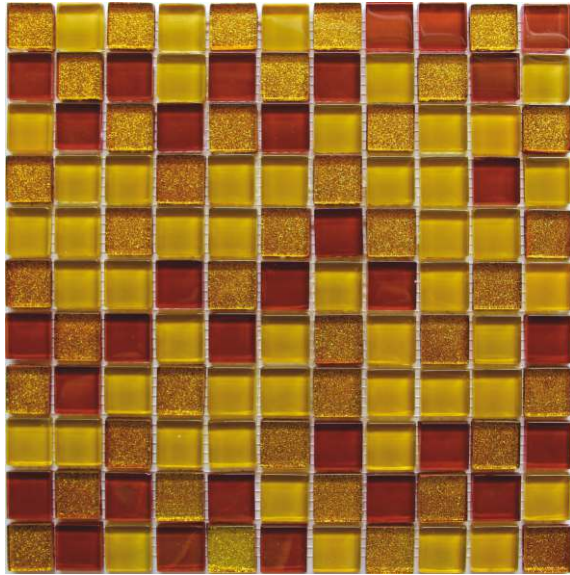

GLAM Thickness 6 mm  
Size 300x300 mm

# GLASS MOSAIC

Glam Beige Brown

Glam Bordo Lilac

**GLAM** Thickness 6 mm  
Size 300x300 mm

# GLASS MOSAIC

Glam Lilac Mix

Glam Light Lilac

**GLAM** Thickness 6 mm  
Size 300x300 mm

# GLASS MOSAIC

Glam White Brown

Glam White Lilac