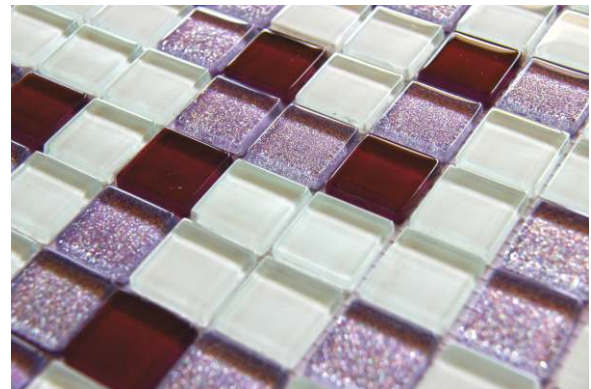

# GLASS MOSAIC

Glam Beige Brown

Glam Bordo Lilac

**GLAM** Thickness 6 mm  
Size 300x300 mm

# GLASS MOSAIC

Glam Lilac Mix

Glam Light Lilac

**GLAM** Thickness 6 mm  
Size 300x300 mm

# GLASS MOSAIC

Glam White Brown

Glam White Lilac