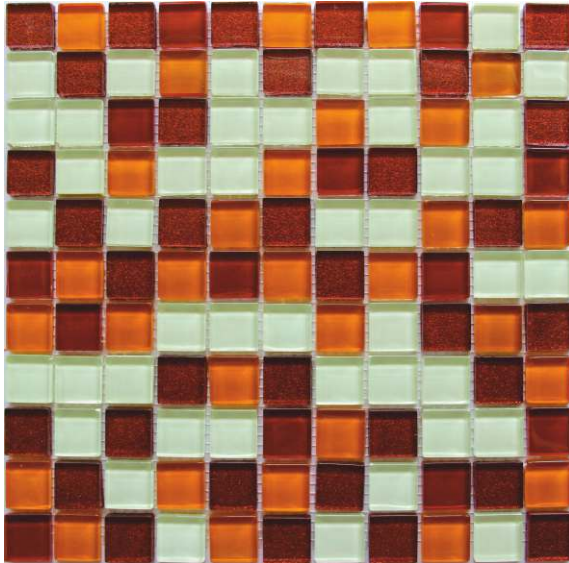

# GLASS MOSAIC

Glam Beige Brown

Glam Bordo Lilac

**GLAM** Thickness 6 mm  
Size 300x300 mm

# GLASS MOSAIC

Glam Lilac Mix

Glam Light Lilac

**GLAM** Thickness 6 mm  
Size 300x300 mm

# GLASS MOSAIC

Glam White Brown

Glam White Lilac