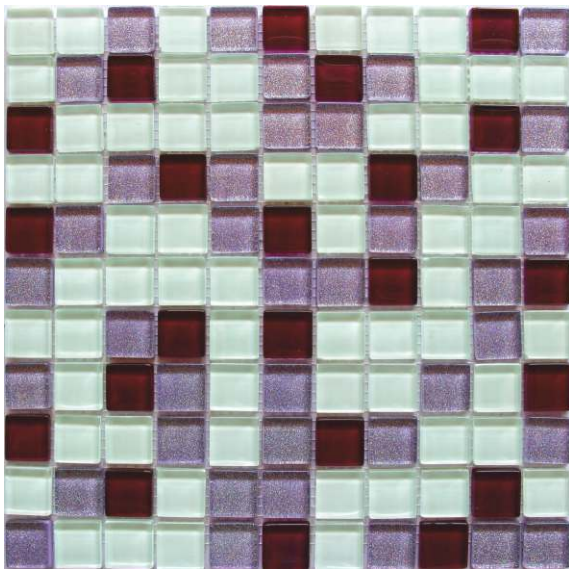

# GLASS MOSAIC

Glam Beige Brown

Glam Bordo Lilac

**GLAM** Thickness 6 mm  
Size 300x300 mm

# GLASS MOSAIC

Glam Lilac Mix

Glam Light Lilac

**GLAM** Thickness 6 mm  
Size 300x300 mm

# GLASS MOSAIC

Glam White Brown

Glam White Lilac