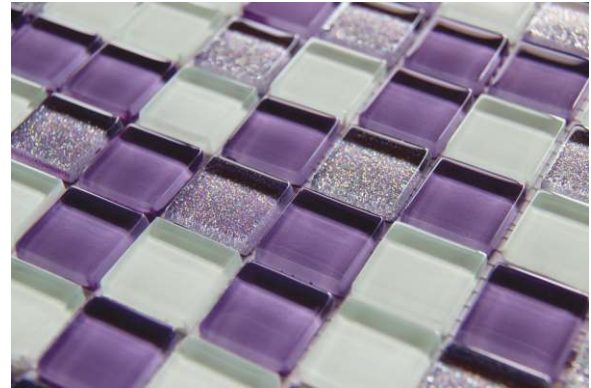

# GLASS MOSAIC

Glam Beige Brown

Glam Bordo Lilac

**GLAM** Thickness 6 mm  
Size 300x300 mm

# GLASS MOSAIC

Glam Lilac Mix

Glam Light Lilac

**GLAM** Thickness 6 mm  
Size 300x300 mm