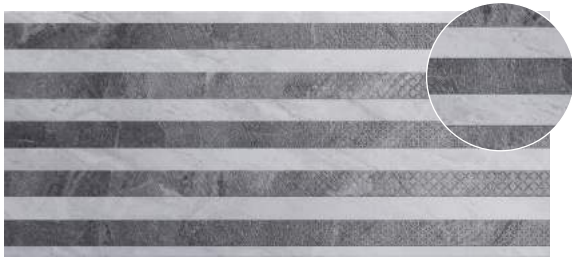

ORLA

tiles & surfaces
prismacer

ORLA

484073/ORLA RLV. WHITE/360x800x9,5

484075/ORLA WHITE/360x800x9,5

484074/ORLA GRIGIO/360x800x9,5

484072/ORLA RLV. CREAM/360x800x9,5

484071/ORLA CREAM/360x800x9,5

484070/ORLA BROWN/360x800x9,5

ORLA