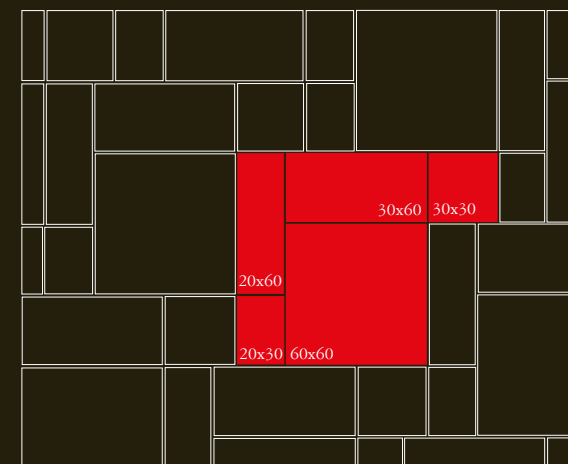

LAYING PATTERNS - SCHEMAS DE POSE - VERLEGEPLÄNE - ESQUEMAS DE COLOCACIÓN

schema 7		
CM	INCHES	%
60x60	23,58" x 23,58"	44,44%
30x60	11,1316" x 23,58"	22,22%
20x60	7,78" x 23,58"	14,81%
30x30	11,1316" x 11,1316"	11,11%
20x30	7,78" x 11,1316"	7,40%

Per pose modulari si raccomanda l'utilizzo di una fuga di **2-3 mm**, al fine di semplificare le operazioni di posa e ottimizzare la naturalezza del risultato finale.

For modular laying, we recommend you a **2-3 mm** grouting joint to simplify the laying and optimize the naturalness of the final result.