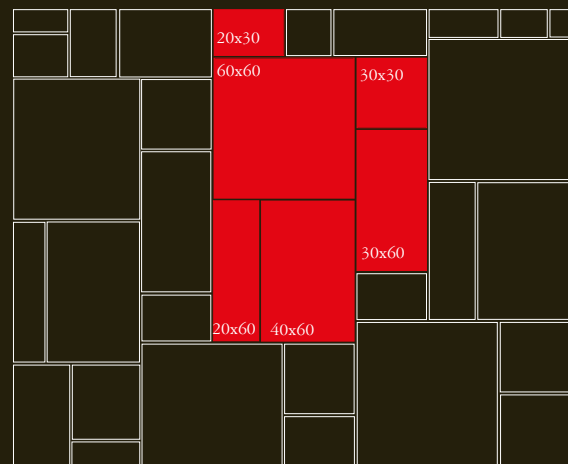

schema 4		
CM	INCHES	%
60x60	23,58" x 23,58"	34,28%
40x60	15,68" x 23,58"	22,85%
30x60	11,1316" x 23,58"	17,14%
20x60	7,78" x 23,58"	11,42%
30x30	11,1316" x 11,1316"	8,57%
20x30	7,78" x 11,1316"	5,71%