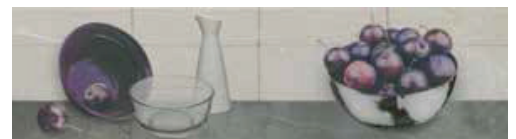

D10/P

DECOR BIJOU I PEARL  
20X75/7,8"X29,5"

T35/P

DECOR BIJOU II PEARL  
20X75/7,8"X29,5"

T35/P

DECOR SET(6) JACK PEARL  
20X75/7,8"X29,5"

T24/P

SPLENDID GRAPHITE  
45X45/17,7"X17,7"