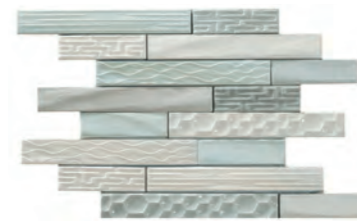

TRIVENTO

MATE MATT

W V3

Rc

FORMATS

30x90 12"x36"
M 20

SPECIAL PIECES

Marviso White
35x28 13 7/8" x 11 1/2"
P 22

WHITE

AQUAMARINE

SKYBLUE

TAU

Wall tile Trivento Skyblue and floor tile Palmi Gray 20x120.

Vea otros ambientes en páginas / See other settings in pages: 96/97, 98/99.