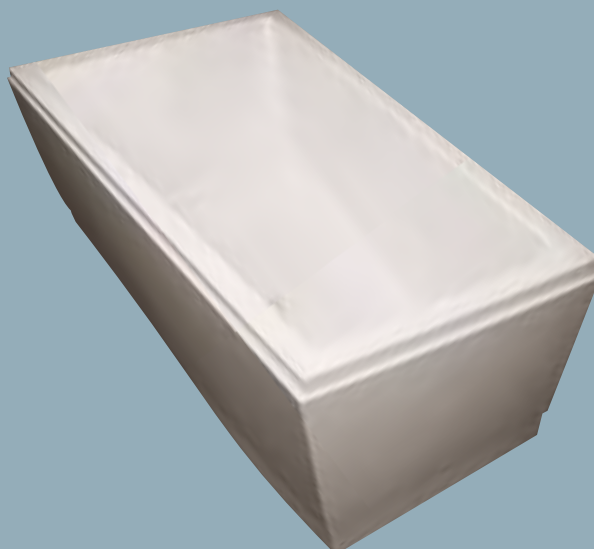

ACCESSORIES

FRONT PANEL

1500 x 550	VPPA15001FP2-01/DR
1600 x 550	VPPA16002FP2-01/DR
1700 x 550	VPPA17002FP2-01/DR

SIDE PANEL

700 x 550	VPPA07002EP2-01/DR
750 x 550	VPPA07502EP2-01/DR

BOLSTER CAVALLO WHITE VPDIL0024

BOLSTER CAVALLO BLACK VPDIL0025

CAVALLO

n e w l i n e

TECHNICAL INFORMATIONS

DIMENSION	VOLUME	CODE
1800 x 800 x 450	281 l	VPBA180CAV2X-01/NO
1900 x 900 x 450	349 l	VPBA190CAV2X-01/NO

ACCESSORIES

PANEL FRONT

1800 x 550	VPPA18001FP2-01/DR
1900 x 620	VPPA19002FP2-01/DR

PANEL SIDE

800 x 550	VPPA08002EP2-01/DR
900 x 620	VPPA09002EP2-01/DR

Bolster Cavallo White	VPDIL0024
Bolster Cavallo Black	VPDIL0025

CAVALLO

n e w l i n e

LEFT

RIGHT

TECHNICAL INFORMATIONS

DIMENSION VOLUME CODE

1600 x 900 x 450 L	227 l	VPBA169CAV3LX-01/NO
1600 x 900 x 450 P	227 l	VPBA169CAV3PX-01/NO

ACCESSORIES

PANEL CAVALLO OFFSET L		
1600 x 550		VPPP16001FL3-01/DR
PANEL CAVALLO OFSSET R		
1600 x 550		VPPP16001FR3-01/DR
Bolster Cavallo White		VPDIL0024
Bolster Cavallo Black		VPDIL0025