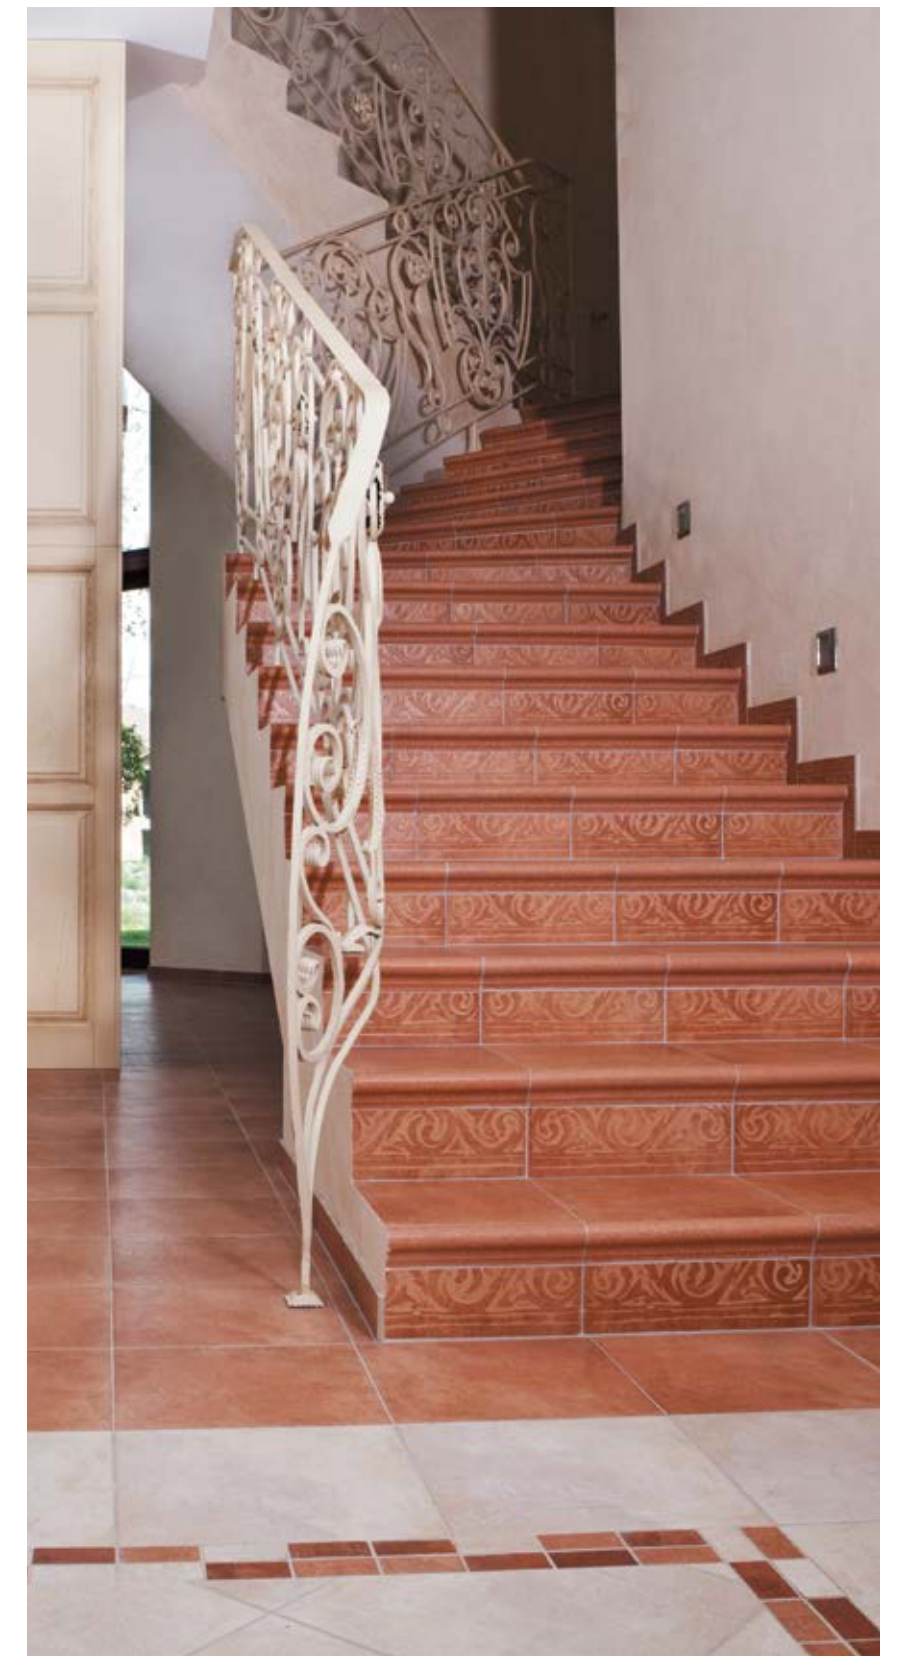

SKIRTING | ПЛИНТУС

Light cream shade enables to enlarge your space and make it visually spacious.

Colorazione dal sapore antico, ambrata che, nel giusto equilibrio tra lucido e opaco, esalta la consistenza della pietra con un effetto di apparente porosità.

Светлый, кремовый оттенок, способен расширить небольшую комнату, визуально сделать ее просторнее.

Saturated deep color applicable for splitting your space. Creates the atmosphere for relaxation emphasizing the interior.

Una variante pastello, marrone intenso e sufficientemente luminoso per interpretare ambienti diversi con grande eleganza.

Насыщенный, глубокий цвет подойдет для зонирования помещения, создаст зону отдыха, акцентируя внимание на данном участке пола.

Observing the contrast and various direction of the structure you will create unique interior.

Superficie chiara e luminosa dall'effetto levigato per sfruttare tutte le tipologie di luce, da quella naturale a quella artificiale.

Соблюдая контрастность и разное направление структуры, вы создадите подобие древней плитки и сделаете интерьер уникальным.