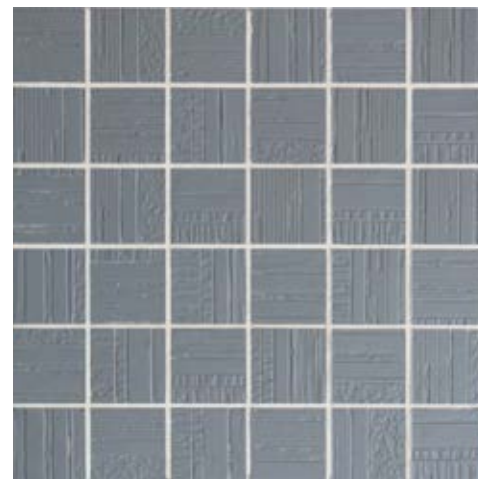

MQCMD88 MOSAICO **GRIGIO** 30x30

Grey colour is perfectly combined with other colours and tinges enabling them to show themselves in interior imparting depth and warmth to surrounding space.

Il grigio s'intona bene con gli altri colori lasciandoli manifestarsi nell'intero, dando profondità e calore all'ambiente.

Серый отлично комбинируется с другими цветами и оттенками, позволяя им активно проявлять себя в интерьере, придавая глубину и тепло окружающему пространству.