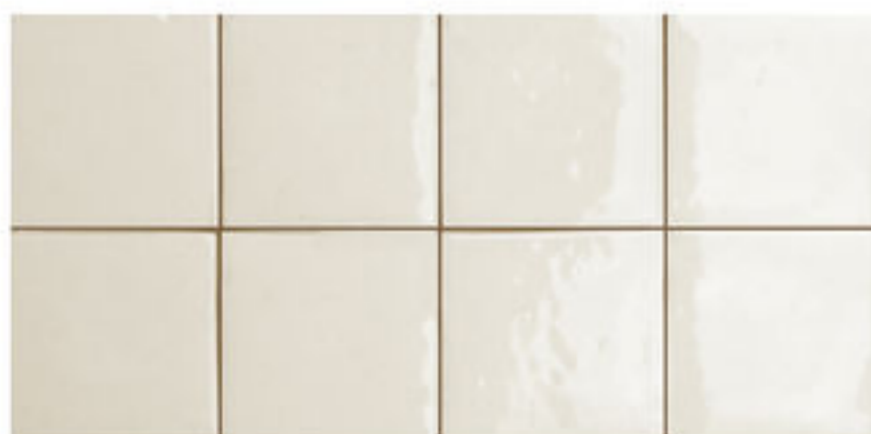

Acabado Brillo
Glossy Finish

Aspecto uniforme
Uniform appearance

Soho White

30 x 60 CM (Pre-cut 15 x 15 cm)

GT4

Torelo Soho White D27
2 x 30 CM

Siurana Grey

30 x 60 CM (Pre-cut 15 x 15 cm)

GT6

Soho Black

30 x 60 CM (Pre-cut 15 x 15 cm)

GT4

Torelo Soho Black D27
2 x 30 CM

Soho Cream

30 x 60 CM (Pre-cut 15 x 15 cm)

GT4