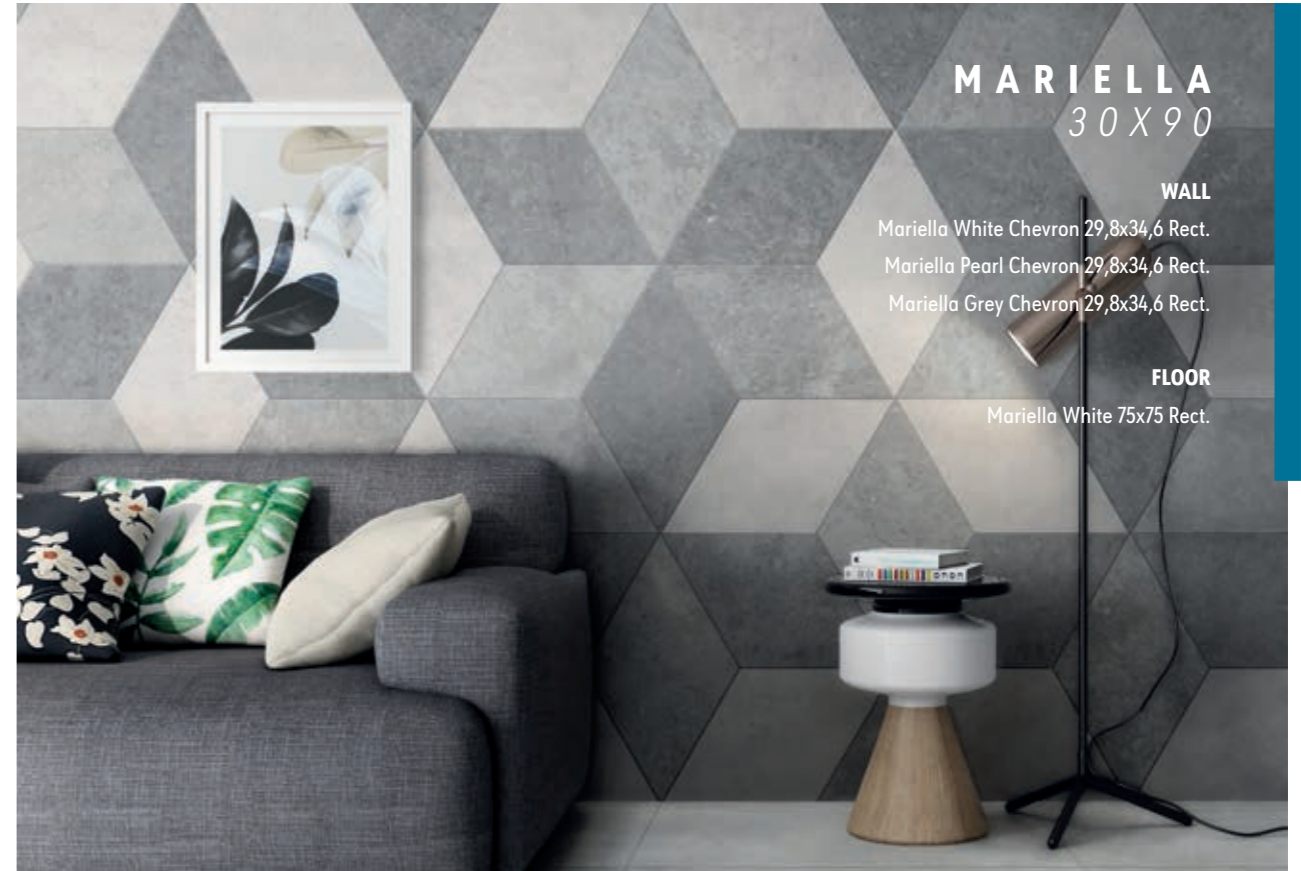

MARIELLA
30 X 90

WALL
Mariella Pearl 29,8x89,8 Rect.
Mariella Pearl Decor 29,8x89,8 Rect.

FLOOR
Mariella Grey 75x75 Rect.

MARIELLA
30 X 90

WALL
Mariella White Chevron 29,8x34,6 Rect.
Mariella Pearl Chevron 29,8x34,6 Rect.
Mariella Grey Chevron 29,8x34,6 Rect.

FLOOR
Mariella White 75x75 Rect.

MARIELLA
30 X 90

WALL
Mariella Grey 29,8x89,8 Rect.
Mariella Grey Decor 29,8x89,8 Rect.

MARIELLA 30x90 12"x35"

WHITE BODY · PASTA BLANCA

B9 Mariella Beige 29,8x89,8 Rect.

B9 Mariella White 29,8x89,8 Rect.

B9 Mariella Pearl 29,8x89,8 Rect.

B9 Mariella Grey 29,8x89,8 Rect.

B10 Mariella Beige Decor 29,8x89,8 Rect.

B10 Mariella White Decor 29,8x89,8 Rect.

B10 Mariella Pearl Decor 29,8x89,8 Rect.

B10 Mariella Grey Decor 29,8x89,8 Rect.