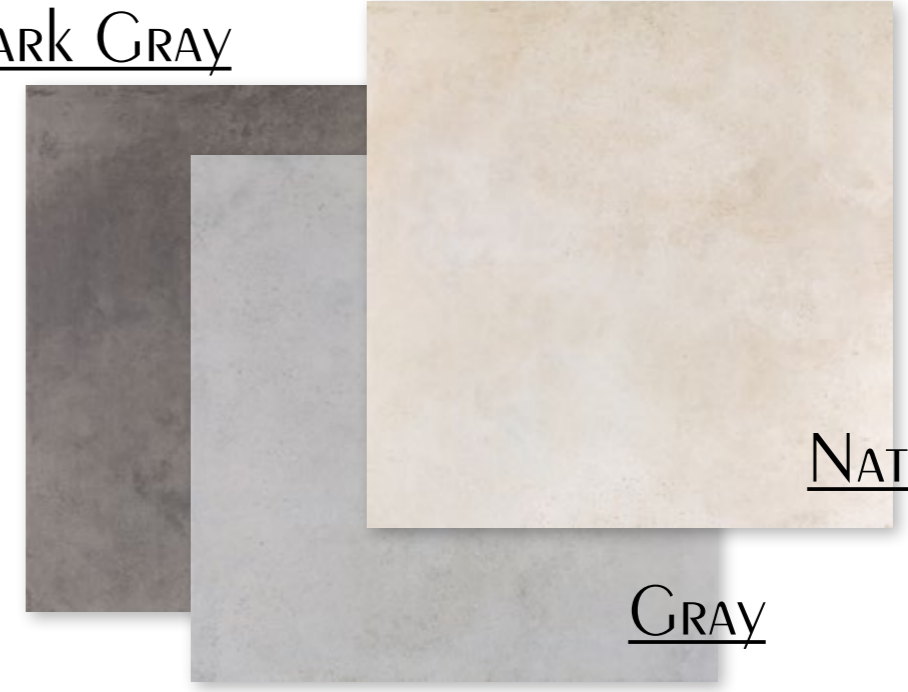

DESTONIFICADO
TONE VARIATIONS

EXTERIORES
EXTERIORS

STON-KER

DARK GRAY

NATURAL

GRAY

PAVIMENTO
FLOOR TILE | Cannes Dark Gray 80x80 cm

CANNES

DESTONIFICADO
TONE VARIATIONS

NATURAL

GRAY

DARK GRAY