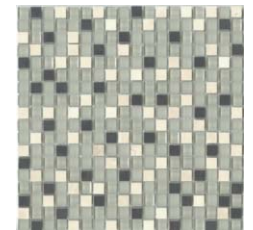

CM004 CRISTAL METAL Light
[P81] 30X30 cm

- cutting
- gloves
- footprint