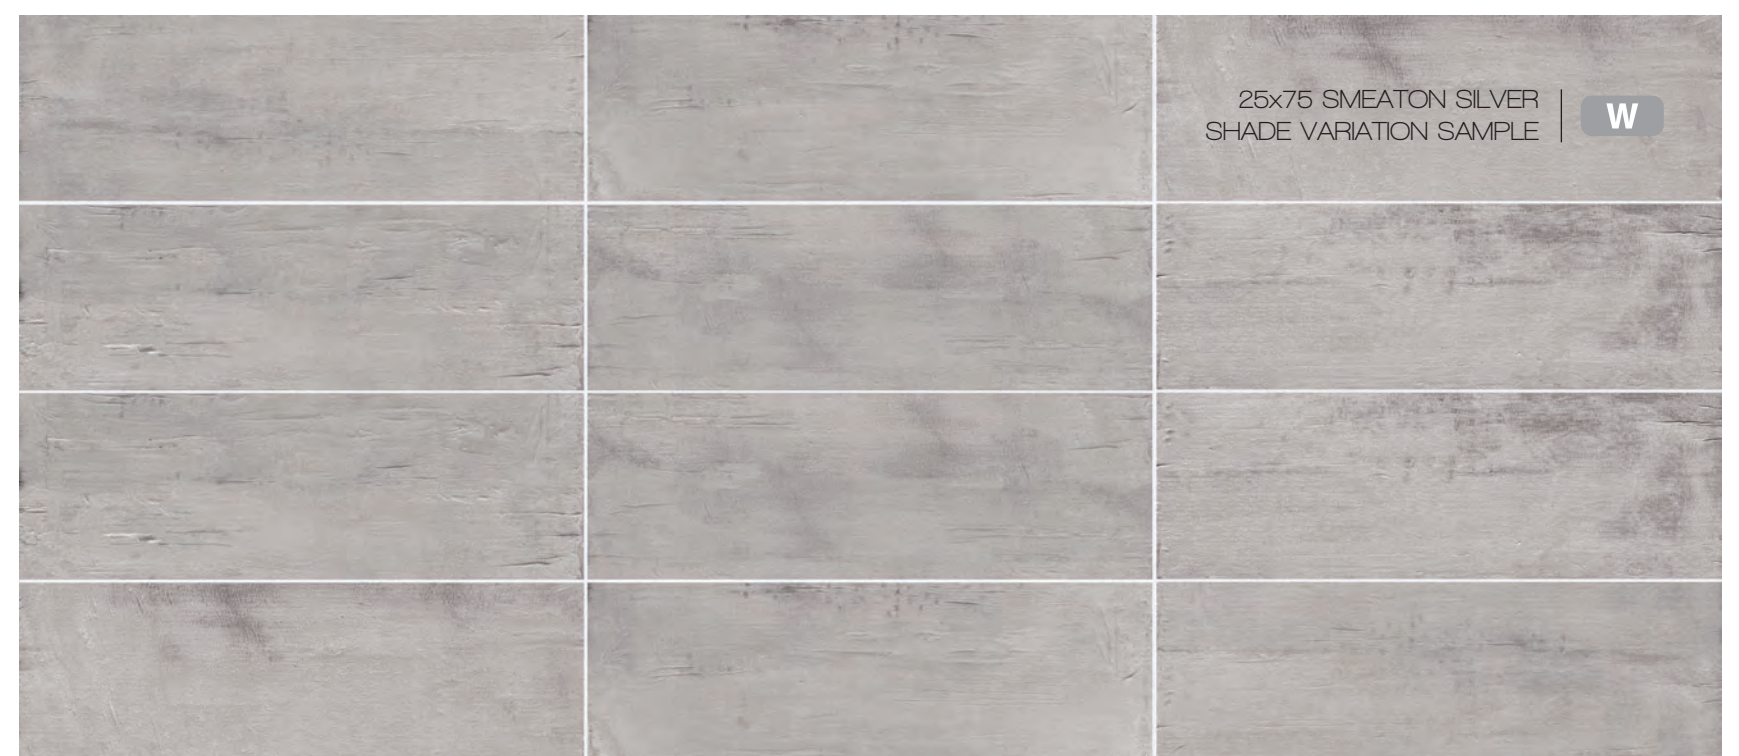

SMEATON

MATE MATT

W

V2

Nr

TXT

25x75 10"x29,5"

DESIGNS 6

White body tile

PERFIL PLATA MATE 1x75 P 13

PERFIL PLATA BRILLO 1x75 P 17

PERFIL ORO MATE 1x75 P 15

DC SMEATON SAND DETAIL

TXT

RLV SMEATON MIX DETAIL

RLV

2ND EDITION

W

W

W