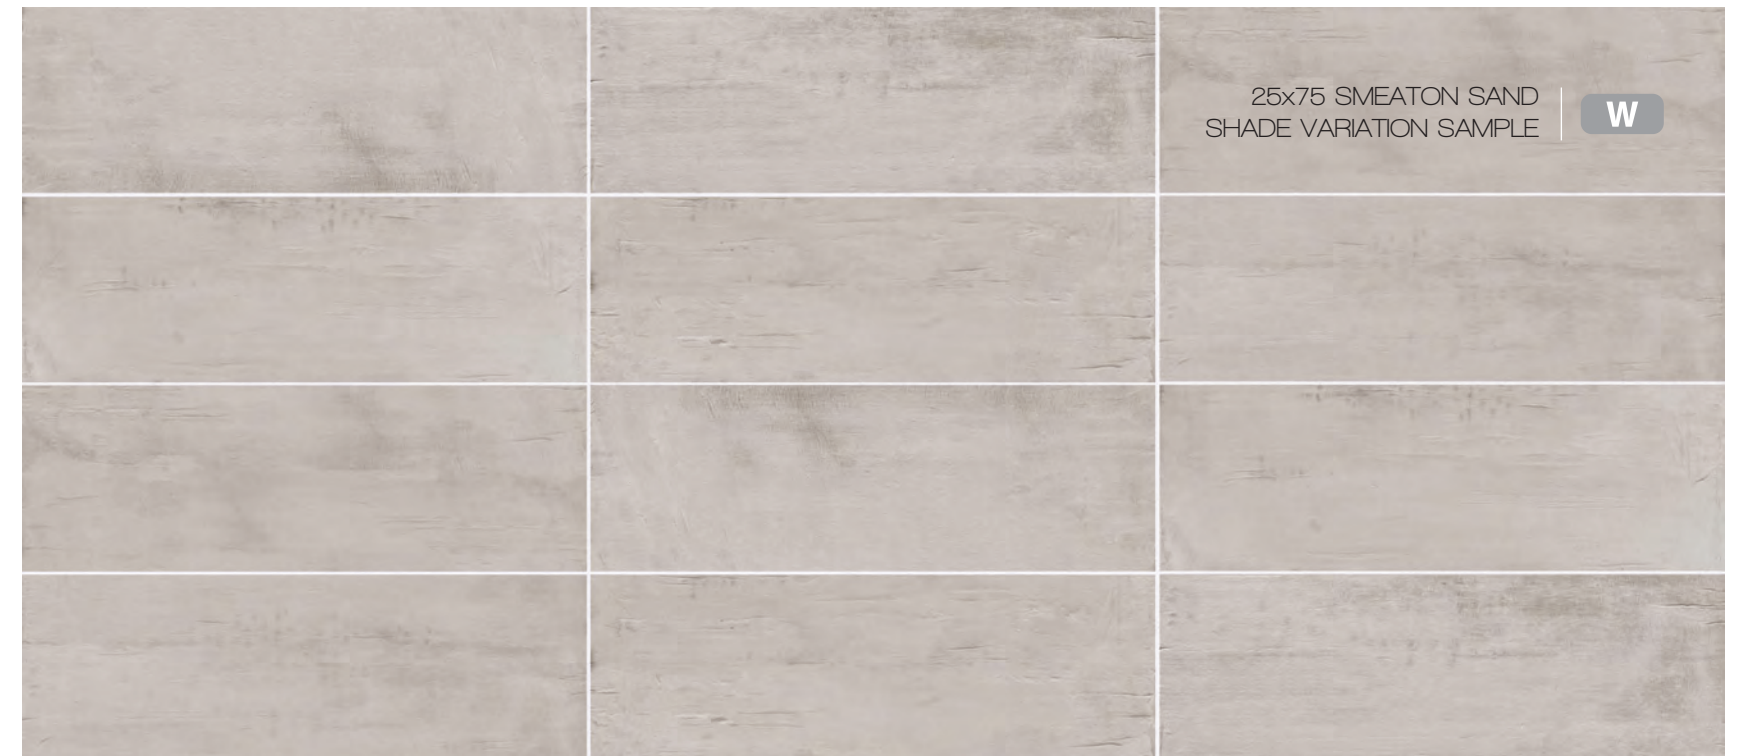

W

25x75 SMEATON SAND
SHADE VARIATION SAMPLE

W

25x75 SMEATON SILVER
SHADE VARIATION SAMPLE

W