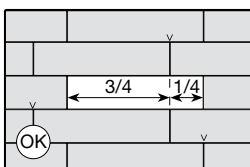

NATURAL F02T2GBNT1  
GRIS F02T2GBAC1

Description	Pieces / box	Kg. box	m² Box	Boxes / Pallet	Kg. Pallet	m² Pallet
LAMA 19,5x120 R	4	22,152	0,936	48	1063,296	44,928
LAMA ABS 19,5x120 R	4	22,152	0,936	48	1063,296	44,928
RODAPIE LAMA 9,5x120	8	21,480	0,912	42	902,160	38,300