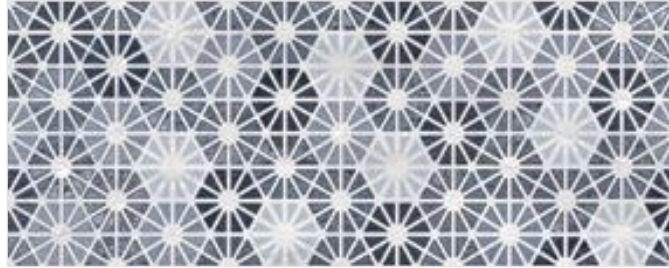

*Open the gates of specific beauty with glossy surfaces and a variety of rectified pattern variations."*

# DİVA

DİVA 30x75 cm  
Kahve Dekor / Brown Decor

DİVA FORM 30x75 cm  
Kahve Dekor / Brown Decor

DİVA 30x75 cm  
Deniz Mavisi Dekor / Sea Blue Decor

DİVA FORM 30x75 cm  
Deniz Mavisi Dekor / Sea Blue Decor