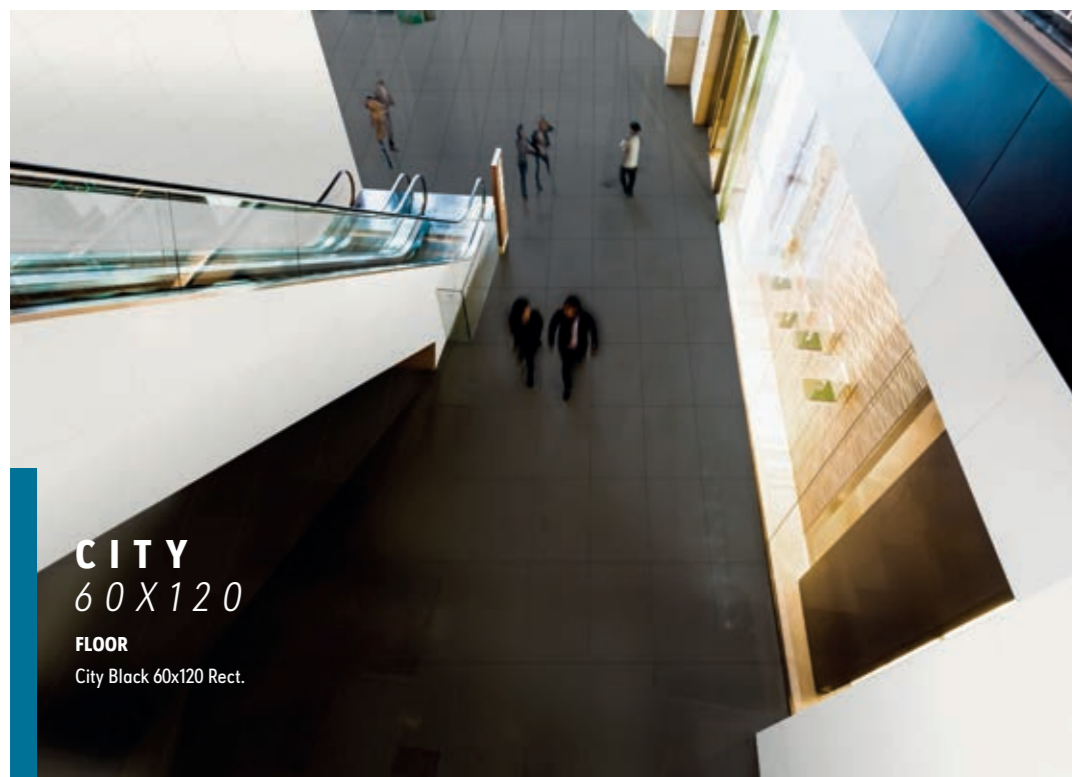

CITY
60 X 120

WALL
City Grey 60x120 Rect.

CITY
60 X 120

FLOOR
City Black 60x120 Rect.

CITY
60 X 120

FLOOR
Losar Gris 34x34

WALL
City White 60x120 Rect.

WHITE