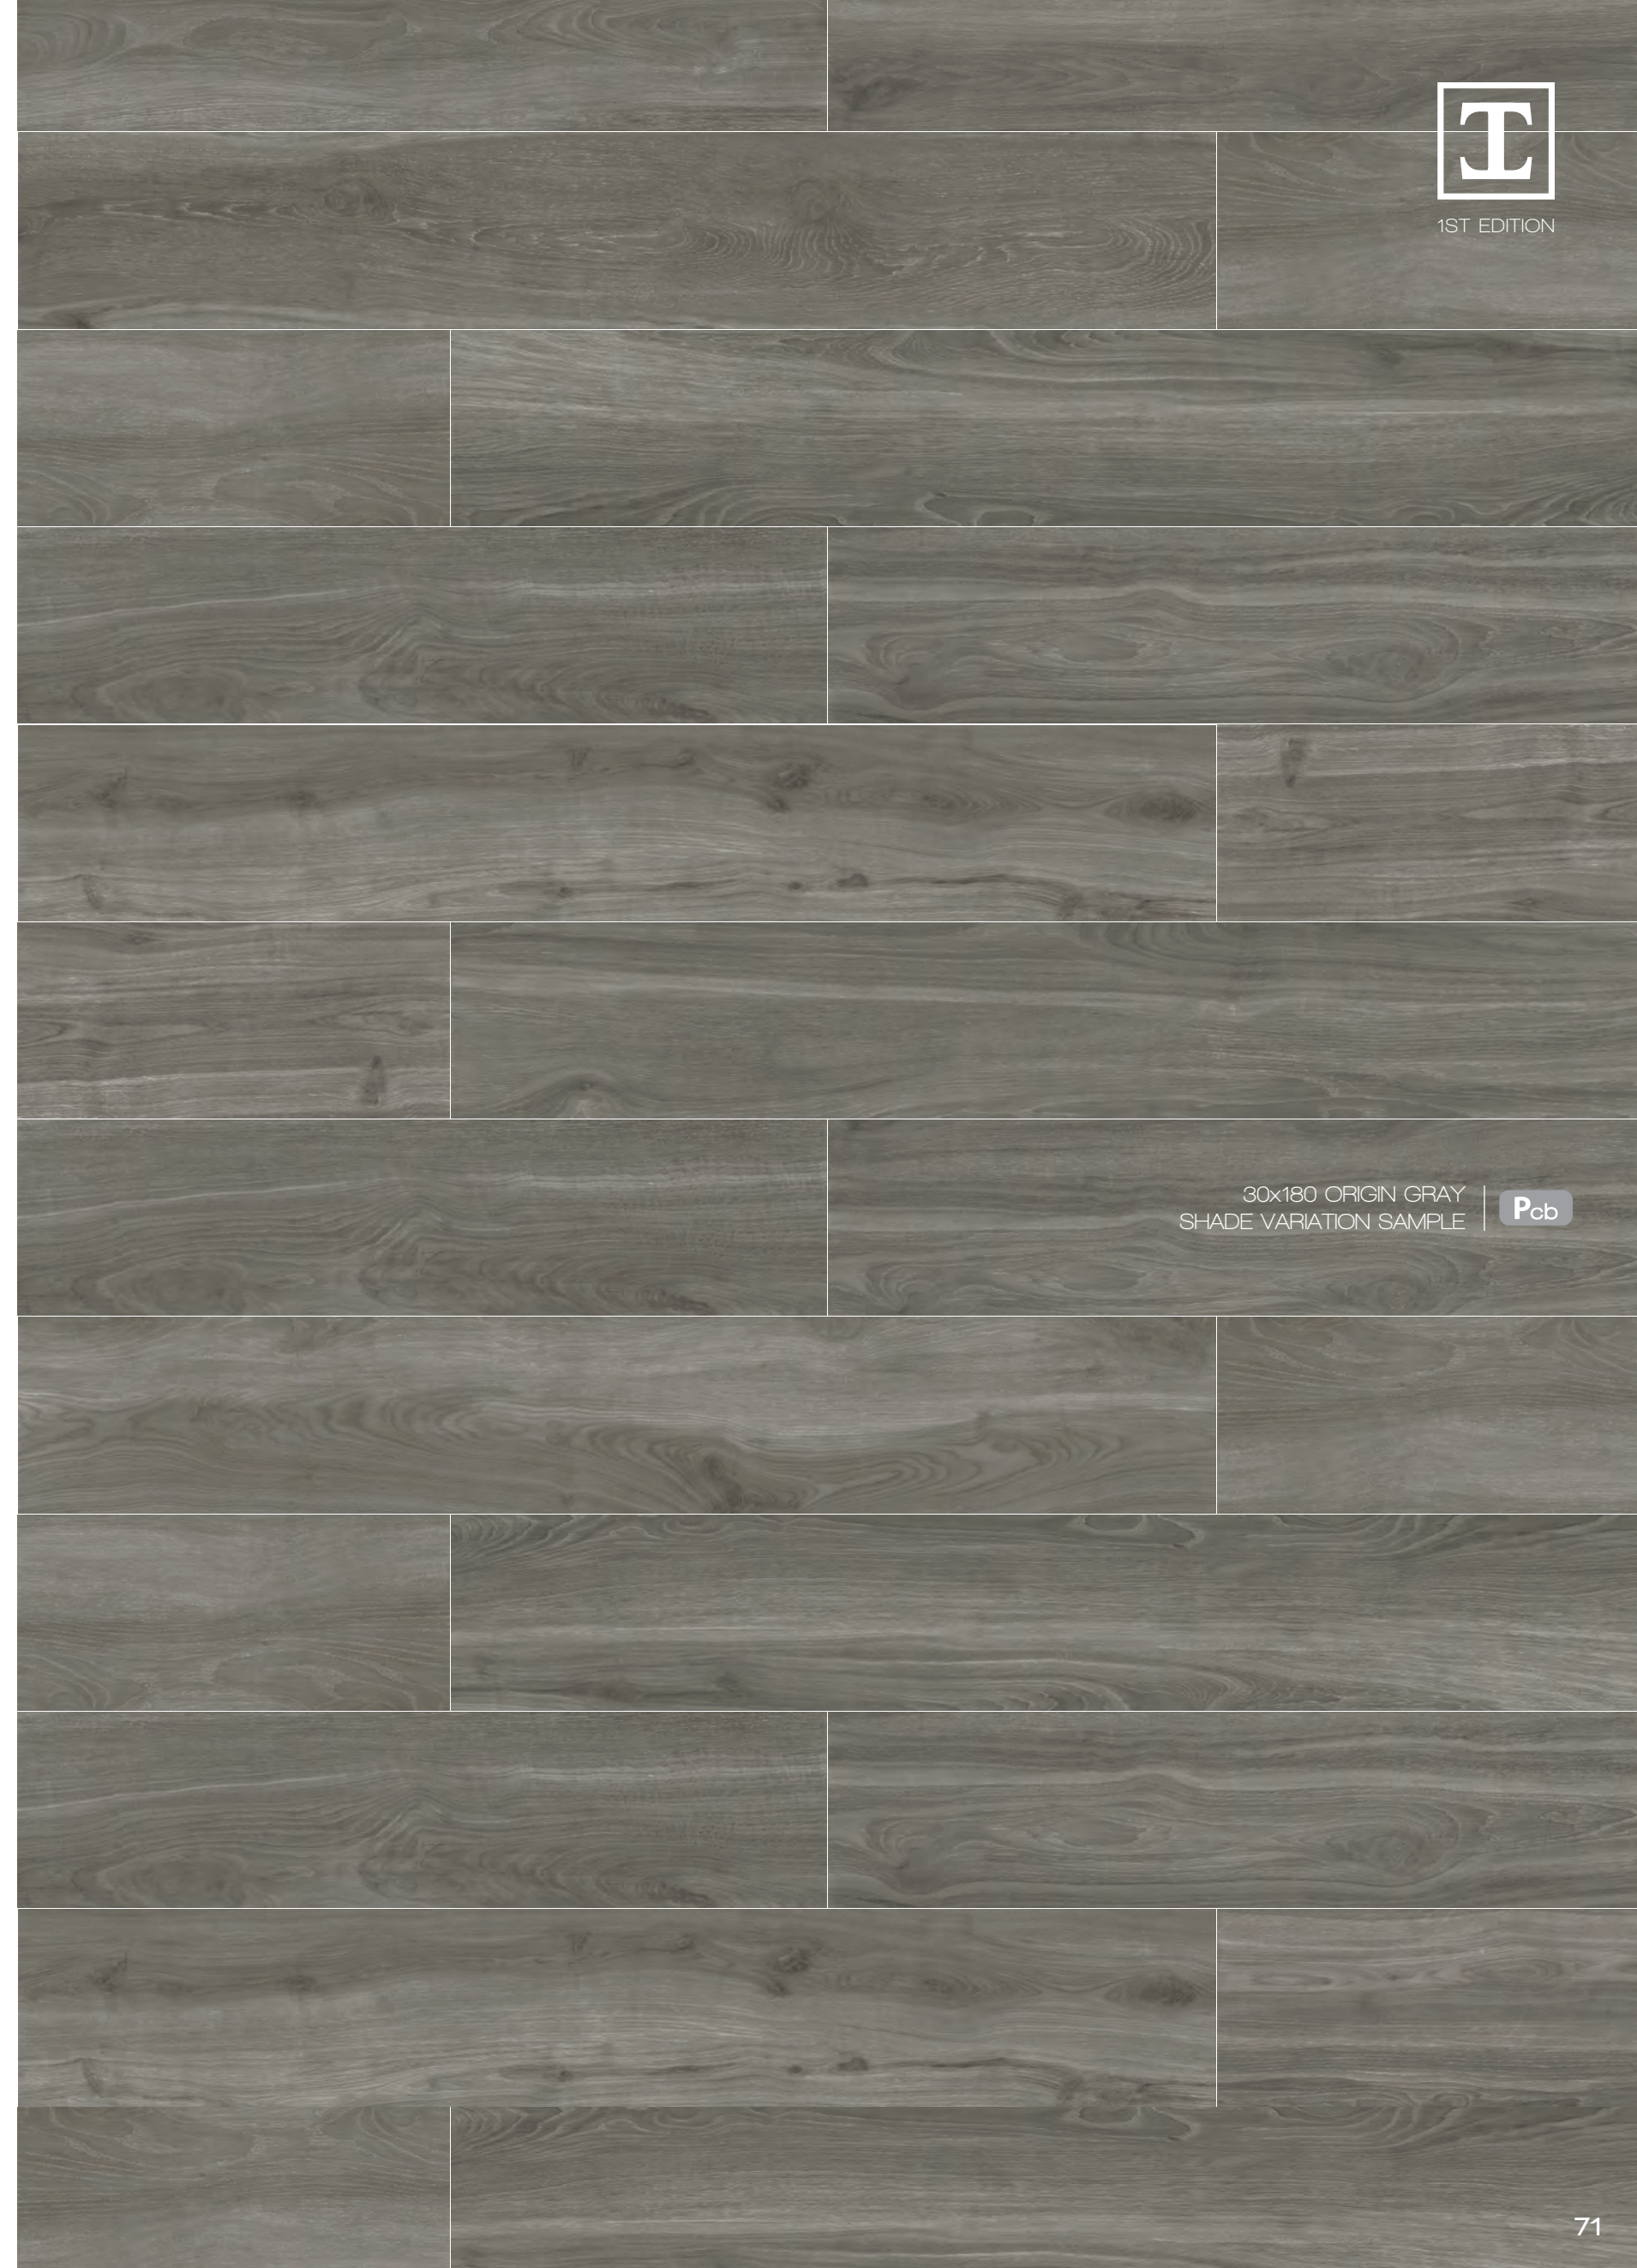

20x120 8'x48"
NATURAL M 23

MOSAICS

LEGNO
ORIGIN TAN

22x22 8 5/8"x8 5/8" P 5

Disponible en todos los colores.
Available in all colours.

FLOOR TILE ORIGIN UMBER 22,5X180.

30x180 ORIGIN GRAY
SHADE VARIATION SAMPLE