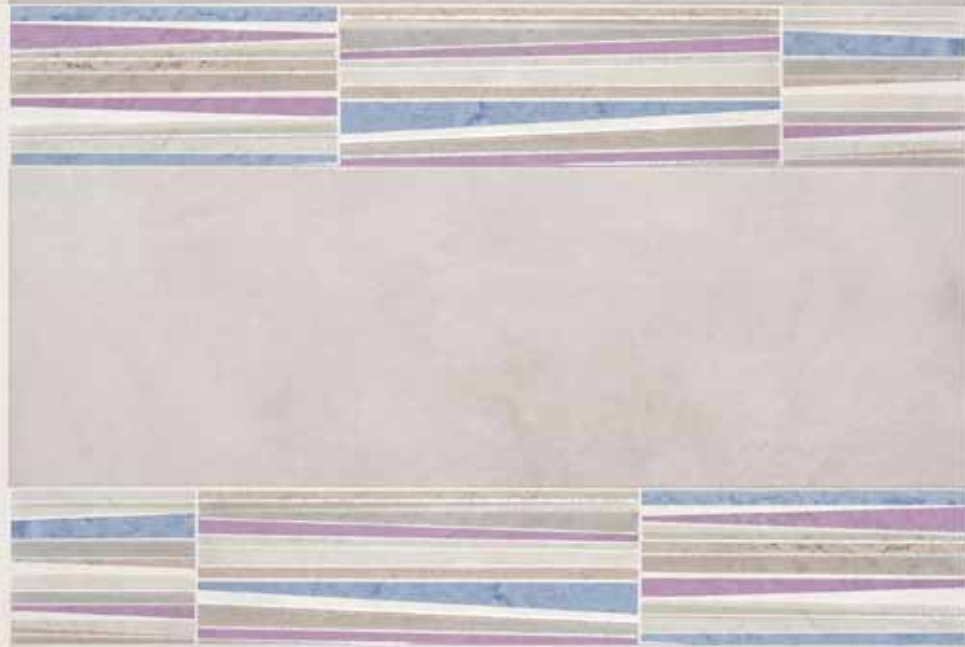

Espressioni
ASTRATTE
PER
COLORARE
I TUOI SPAZI
privati

ALTERNATIVE DI POSA SUGGERITE DALL'INTERIOR DESIGNER.
Different installation patterns suggested by the interior designer

FOCUS ON
Stile grafico
GRAPHIC STYLE