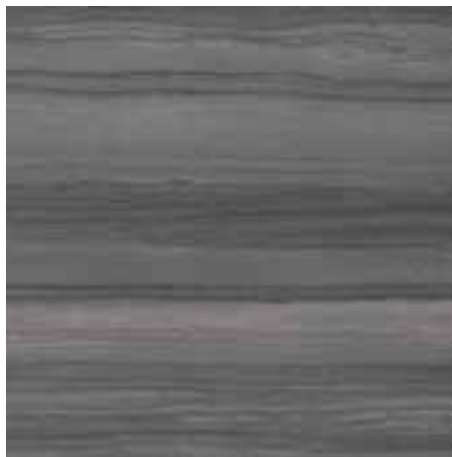

Marble Serpentino Lapato Grafito 80x80 R
FOFT6AE101 / M3490

Marble Serpentino Lapato Grafito 60x60 R
FOFT660101 / M3530