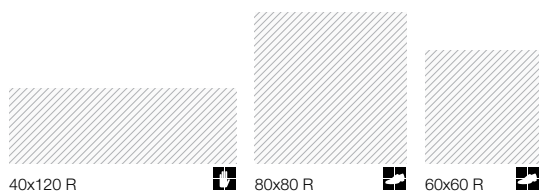

Marble Serpentino

Revestimiento pasta blanca

White body wall tile

Marble Serpentino Gris 40x120 R / Marble Serpentino Grafito 40x120 R / Marble Serpentino Lapato Grafito 60x120 R

Formatos / Formats

40x120 R

80x80 R

60x60 R

Description	Pieces / box	Kg. box	m ² Box	Boxes / Pallet	Kg. Pallet	m ² Pallet
MARBLE SERPENTINO 40x120 R	3	28,125	1,440	40	1125,000	57,600
MARBLE SERPENTINO 80x80 R	2	31,416	1,280	36	1130,976	46,080
MARBLE SERPENTINO 60x60 R	3	22,905	1,080	40	916,200	43,200