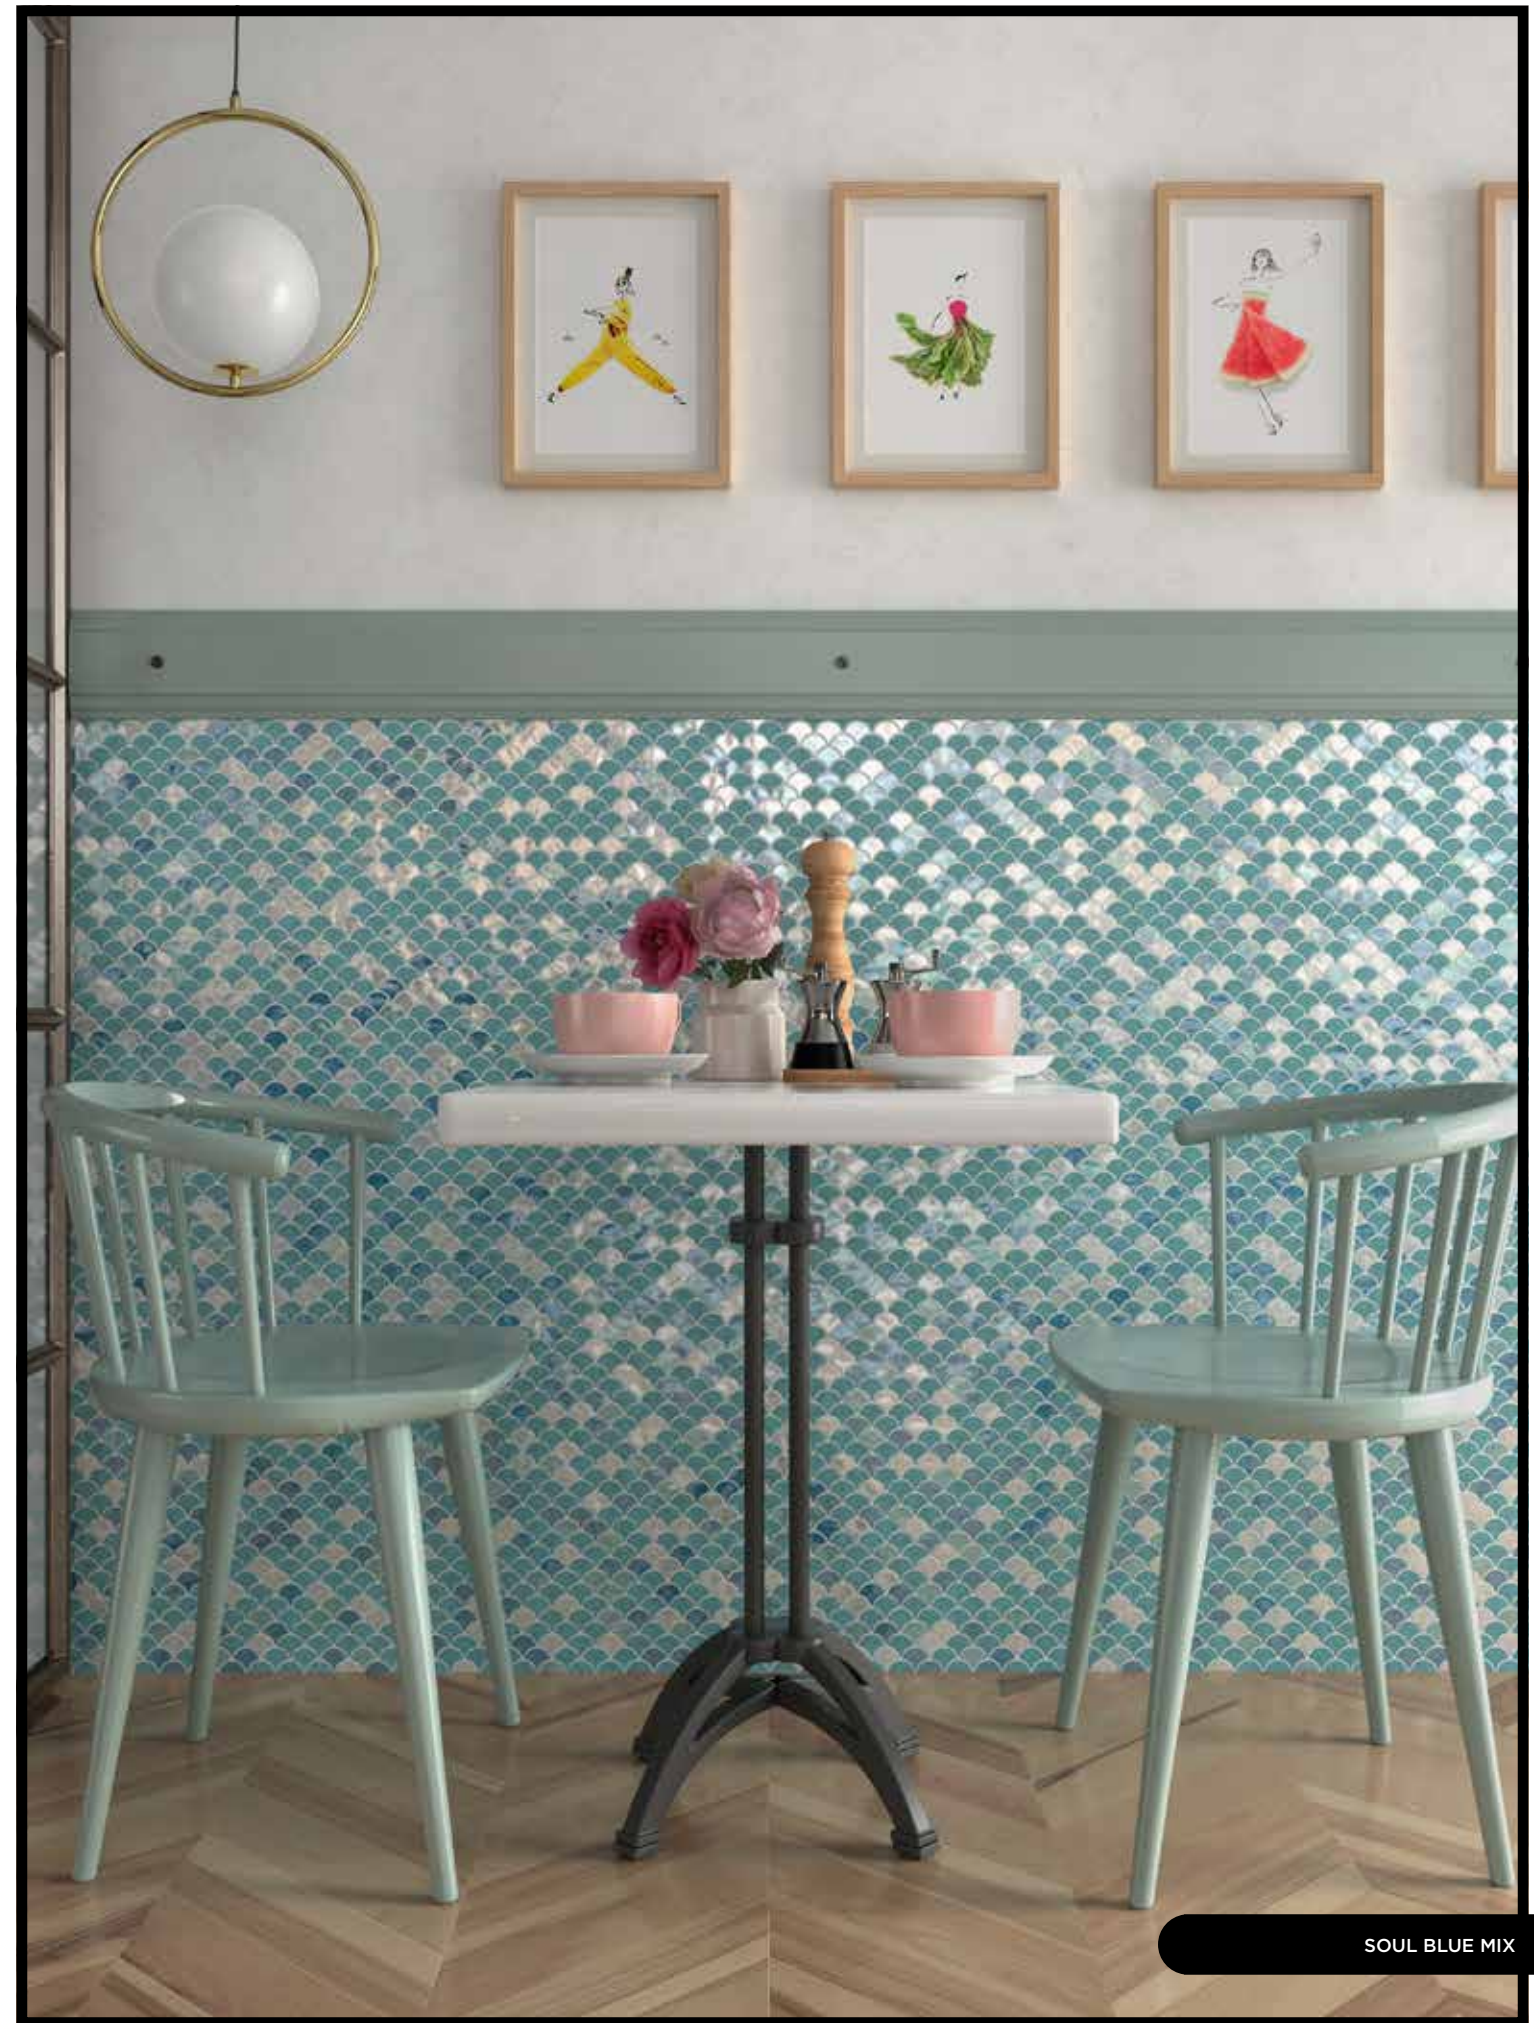

SOUL BLUE MIX