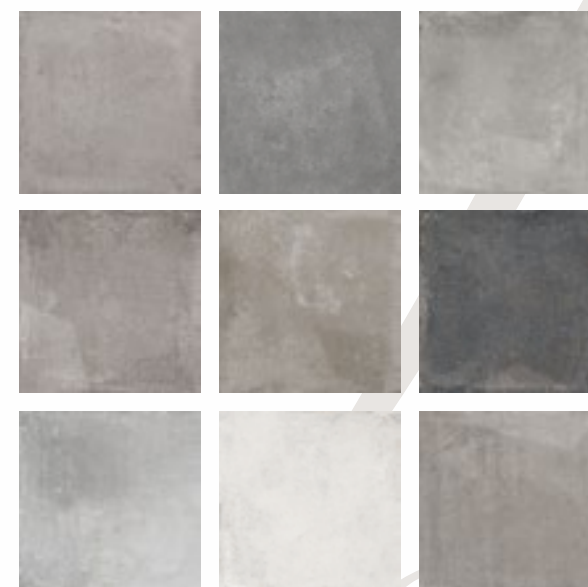

MM	PZ. BOX	KG. BOX	MQ. BOX	BOX PAL	KG. PAL	MQ. PAL
4EVER 25x25	14	12	23,5	0,75	40	940	30

RESINA

PIETRA

COTTO CEMENTO

CEMENTO

Cercami nelle parole che non ho trovato.

(B. DIMITROVA)

*Anche se viaggiamo in tutto il mondo per trovare il bello,
dobbiamo portarlo con noi oppure non lo troveremo.*

(R. W. EMERSON)