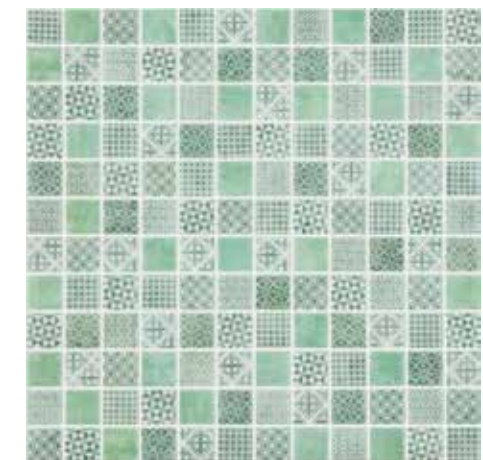

BORN BLUE

BORN COLLECTION

25x25
MM

BORN GREY

BORN GREY

BORN BLACK

BORN BEIGE

BORN BROWN

BORN BLUE

BORN GREEN

FORMATO - SIZE	PLACA SHEET PLAQUE			CAJA BOX CAISSE			PALET PALLET PALETTE		
	PIEZAS PIECES	MEDIDA DIMENSIONS	KGS KGS	PLACAS SHEET	M ² SQM	KGS KGS	CAJAS BOXES	M ² SQM	KGS KGS
25x25 MM	144	315x315	0,90	10	1	9	126	126	1.134,00