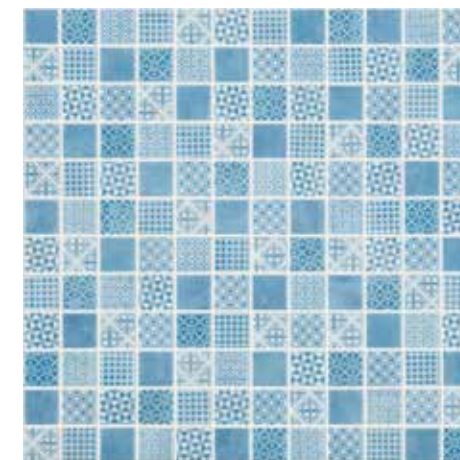

BORN BLUE

BORN COLLECTION

25x25
MM

BORN GREY

BORN GREY

BORN BLACK

BORN BEIGE

BORN BROWN

BORN BLUE

BORN GREEN

FORMATO - SIZE	PLACA SHEET PLAQUE			CAJA BOX CAISSE			PALET PALLET PALETTE		
	PIEZAS PIECES	MEDIDA DIMENSIONS	KGS KGS	PLACAS SHEET	M ² SQM	KGS KGS	CAJAS BOXES	M ² SQM	KGS KGS
25x25 MM	144	315x315	0,90	10	1	9	126	126	1.134,00