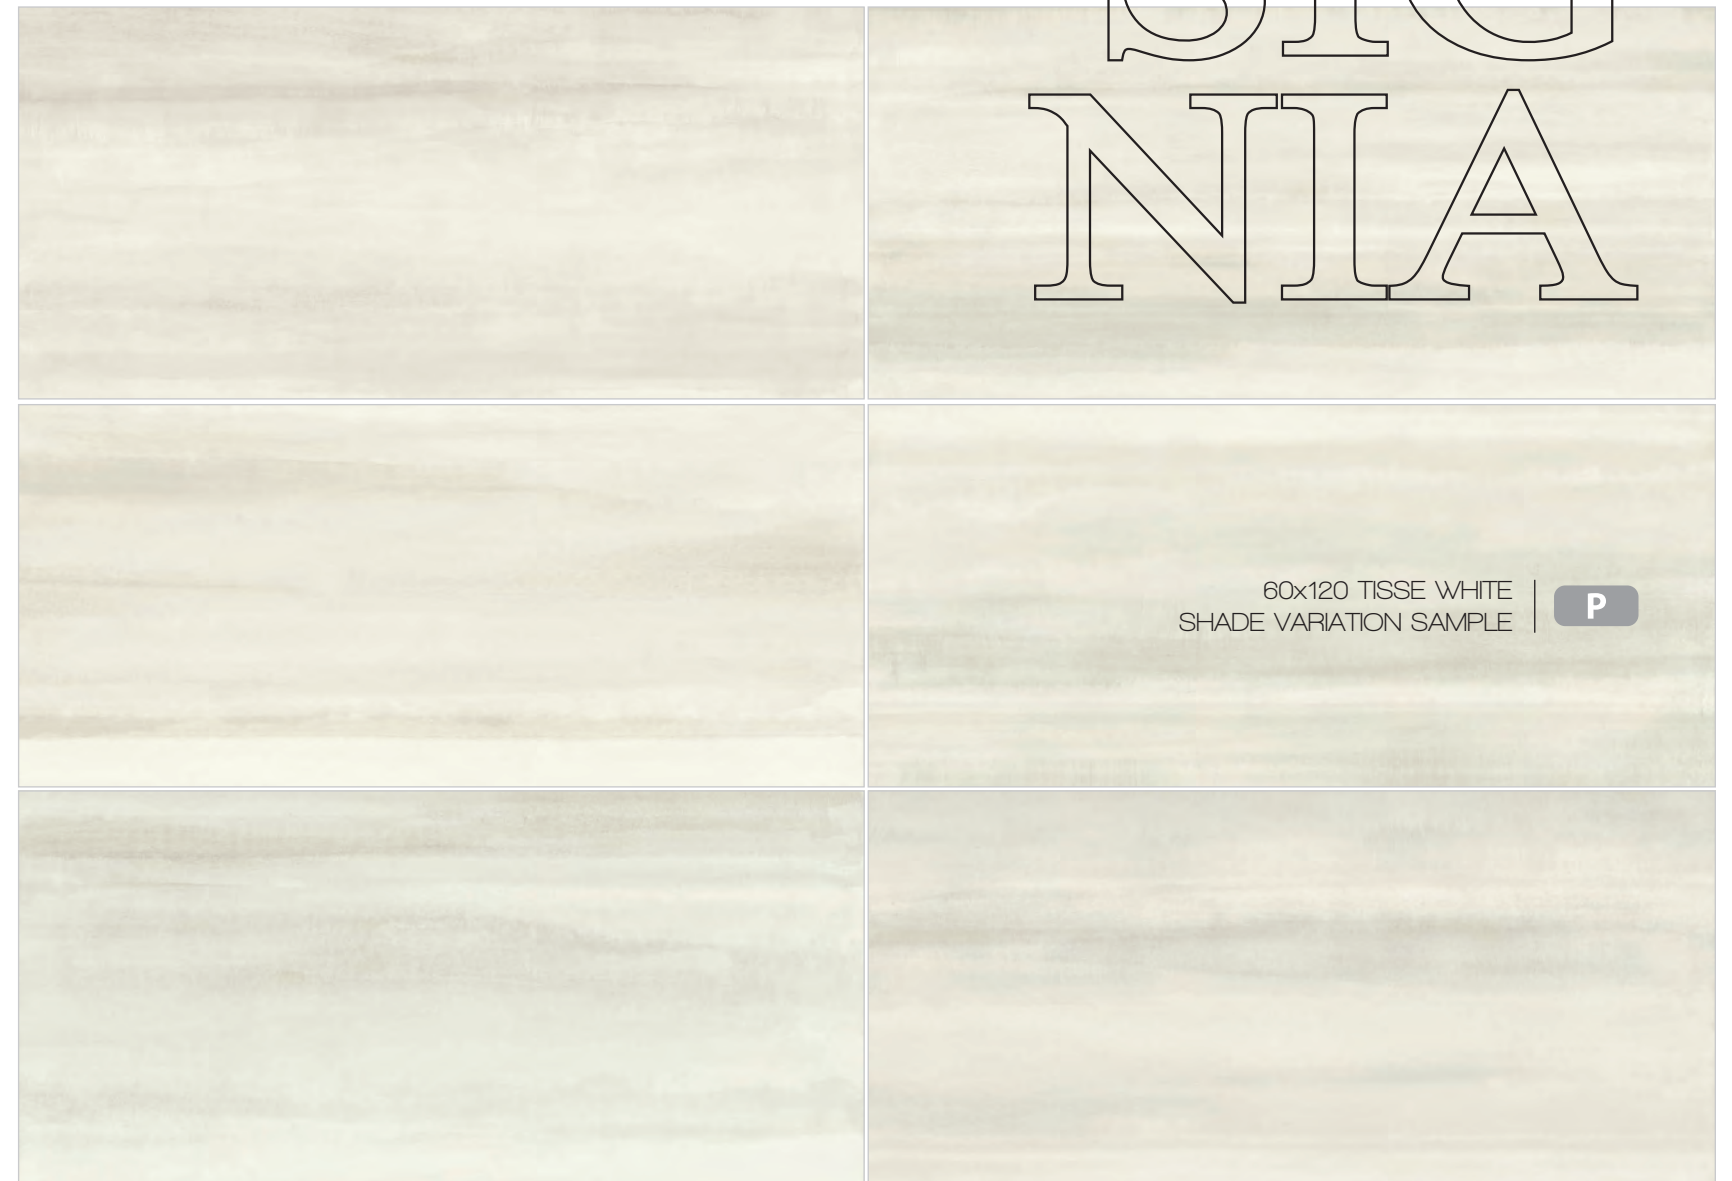

COLLECTION

IN SIG NIA

60x120 TISSE WHITE
SHADE VARIATION SAMPLE | P