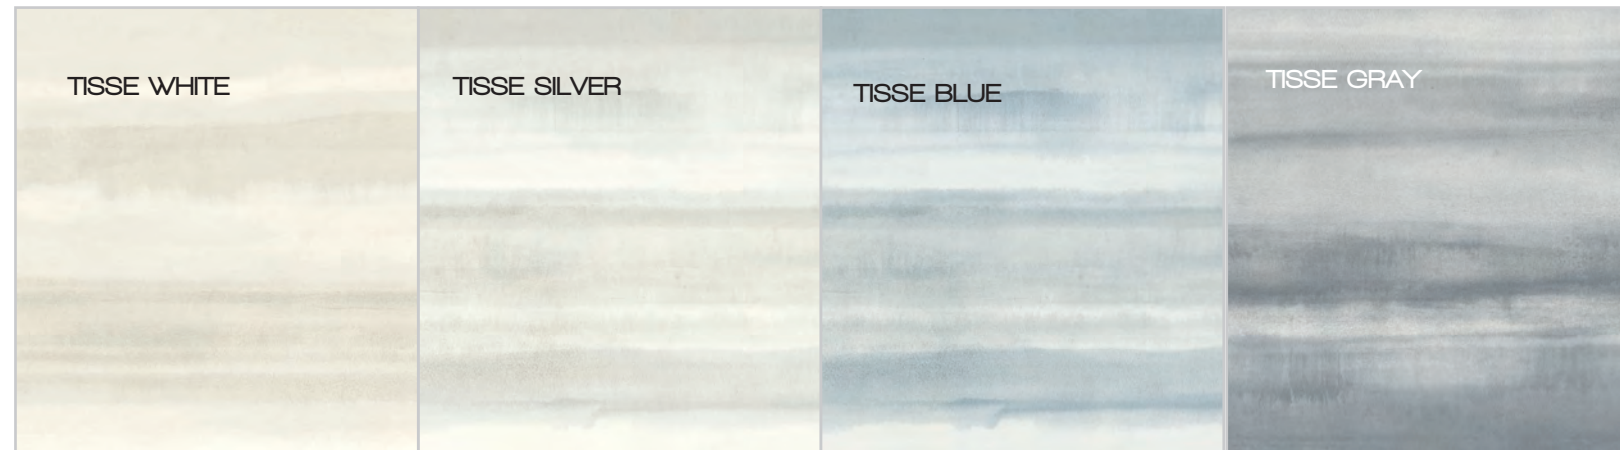

TISSE

NATURAL MATT
PULIDO POLISHED
P V2 R

FORMATS

60 x 120 24"x48"
NATURAL M 24
PULIDO M 27

60 x 60 24"x24"
NATURAL M 13
PULIDO M 15