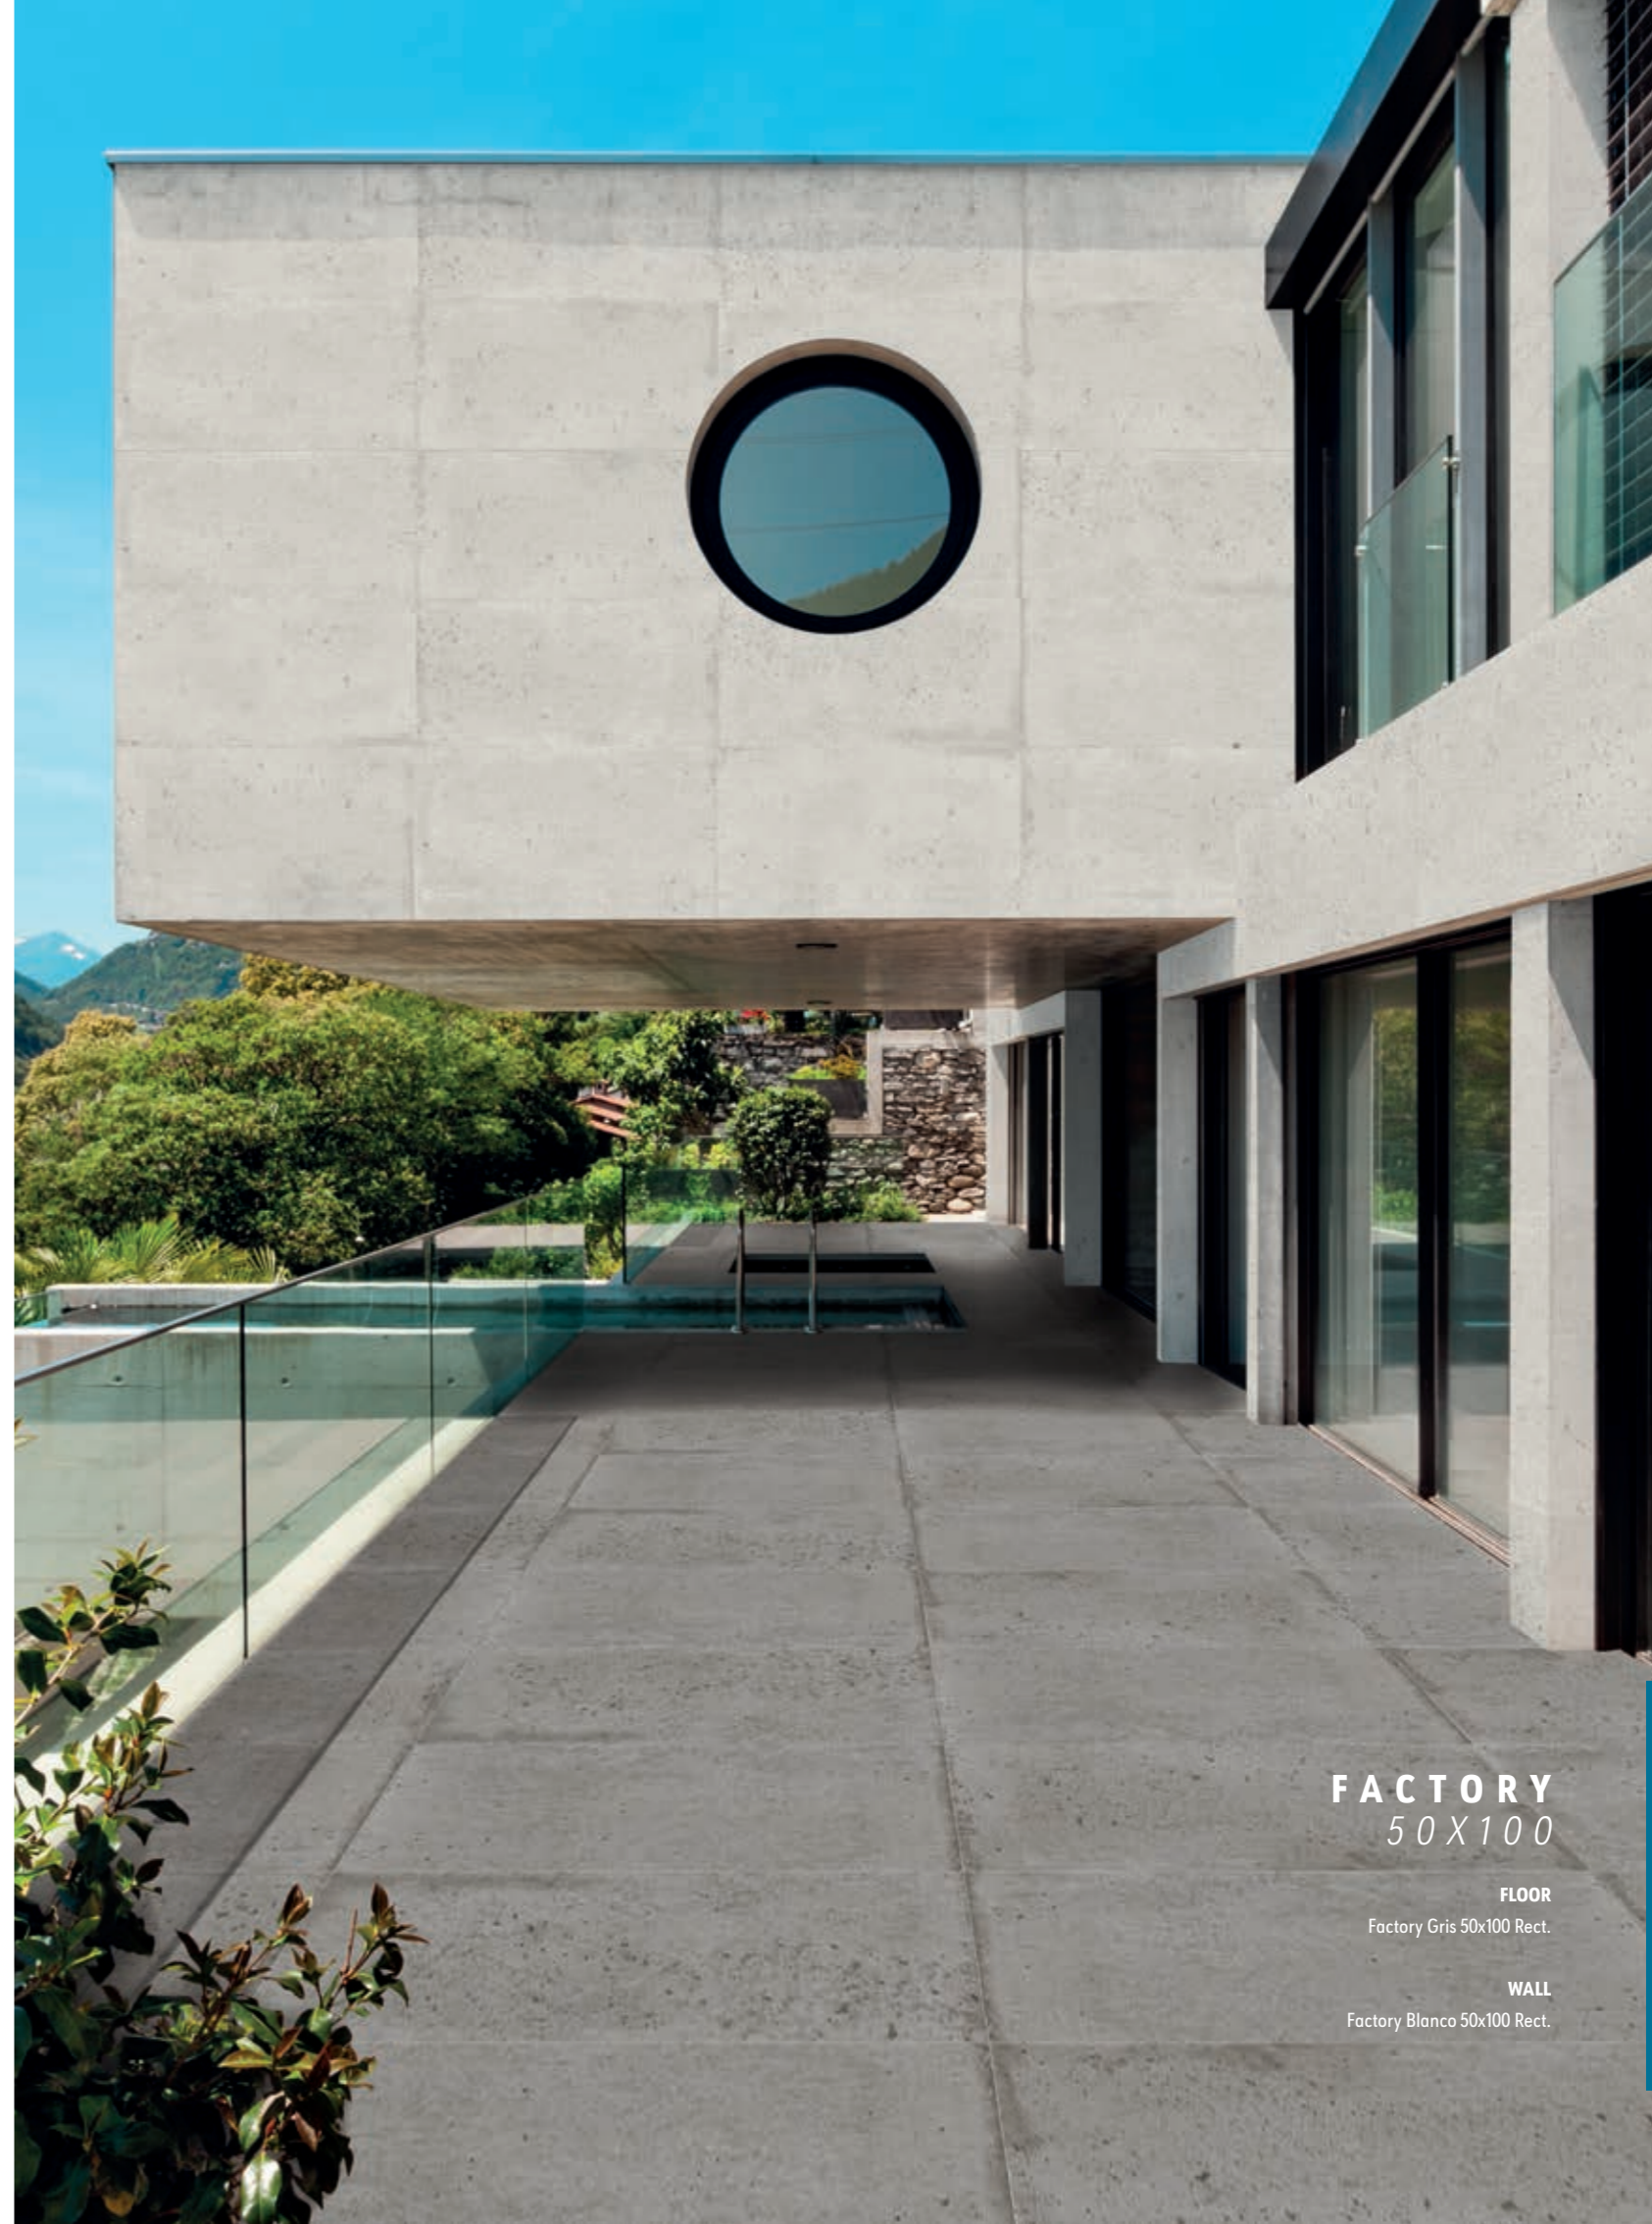

**FACTORY**  
75 X 75

**FLOOR**  
Factory Gris 75x75 Rect.

**FACTORY**  
50 X 100

**FLOOR**  
Factory Gris 50x100 Rect.

**WALL**  
Factory Blanco 50x100 Rect.

BLANCO

GRIS

# FACTORY 50x100 20"x40" 75x75 30"x30"

PORCELAIN COLOURED BODY · PORCELANICO MASA COLOREADA

**B28** Factory Blanco 50x100 Rect.  
**B28** Factory Gris 50x100 Rect.

**B29** Factory Blanco 75x75 Rect.  
**B29** Factory Gris 75x75 Rect.