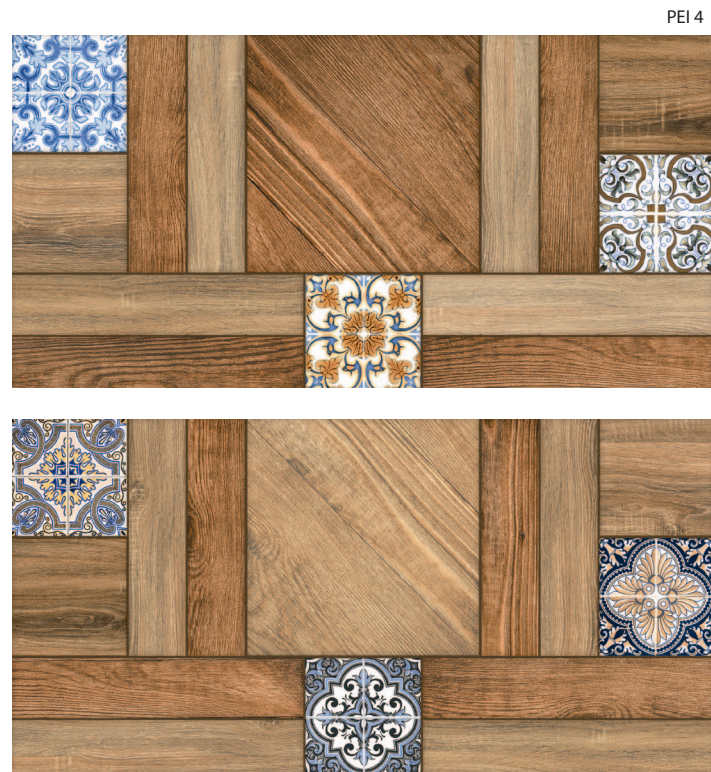

SOFA

30x60 cm / 12"x24"

SIRLI PORSELEN DUVAR ve YER KAROLARI
GLAZED PORCELAIN WALL & FLOOR TILES

DIGITAL

Sofa 30x60 cm