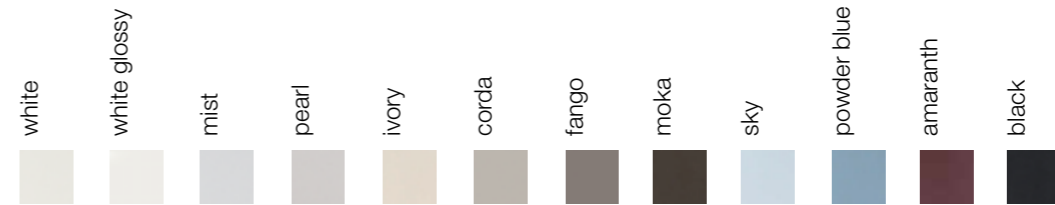

24x72 FONDI

77 760705
White 24x72

77 760005
Ivory 24x72

77 760405 Sky
24x72

77 760001
White Glossy 24x72

77 760000
Corda 24x72

77 760505
Powder Blue
24x72

77 760205
Mist 24x72

77 760002
Fango 24x72

77 760805
Amaranth 24x72

77 760305
Pearl 24x72

77 760105
Moka 24x72

77 760605
Black 24x72

24x72 FONDI

tabella imballi / packaging / verpackungen / emballages / упаковка

	Mq x Scat.	Pz x Scat.	Kg x Scat.	Mq x Pall.	Scat. x Pall.	Kg x Pall.
Fondo 24x72	1,04	6	21,60	33,28	32	692,0