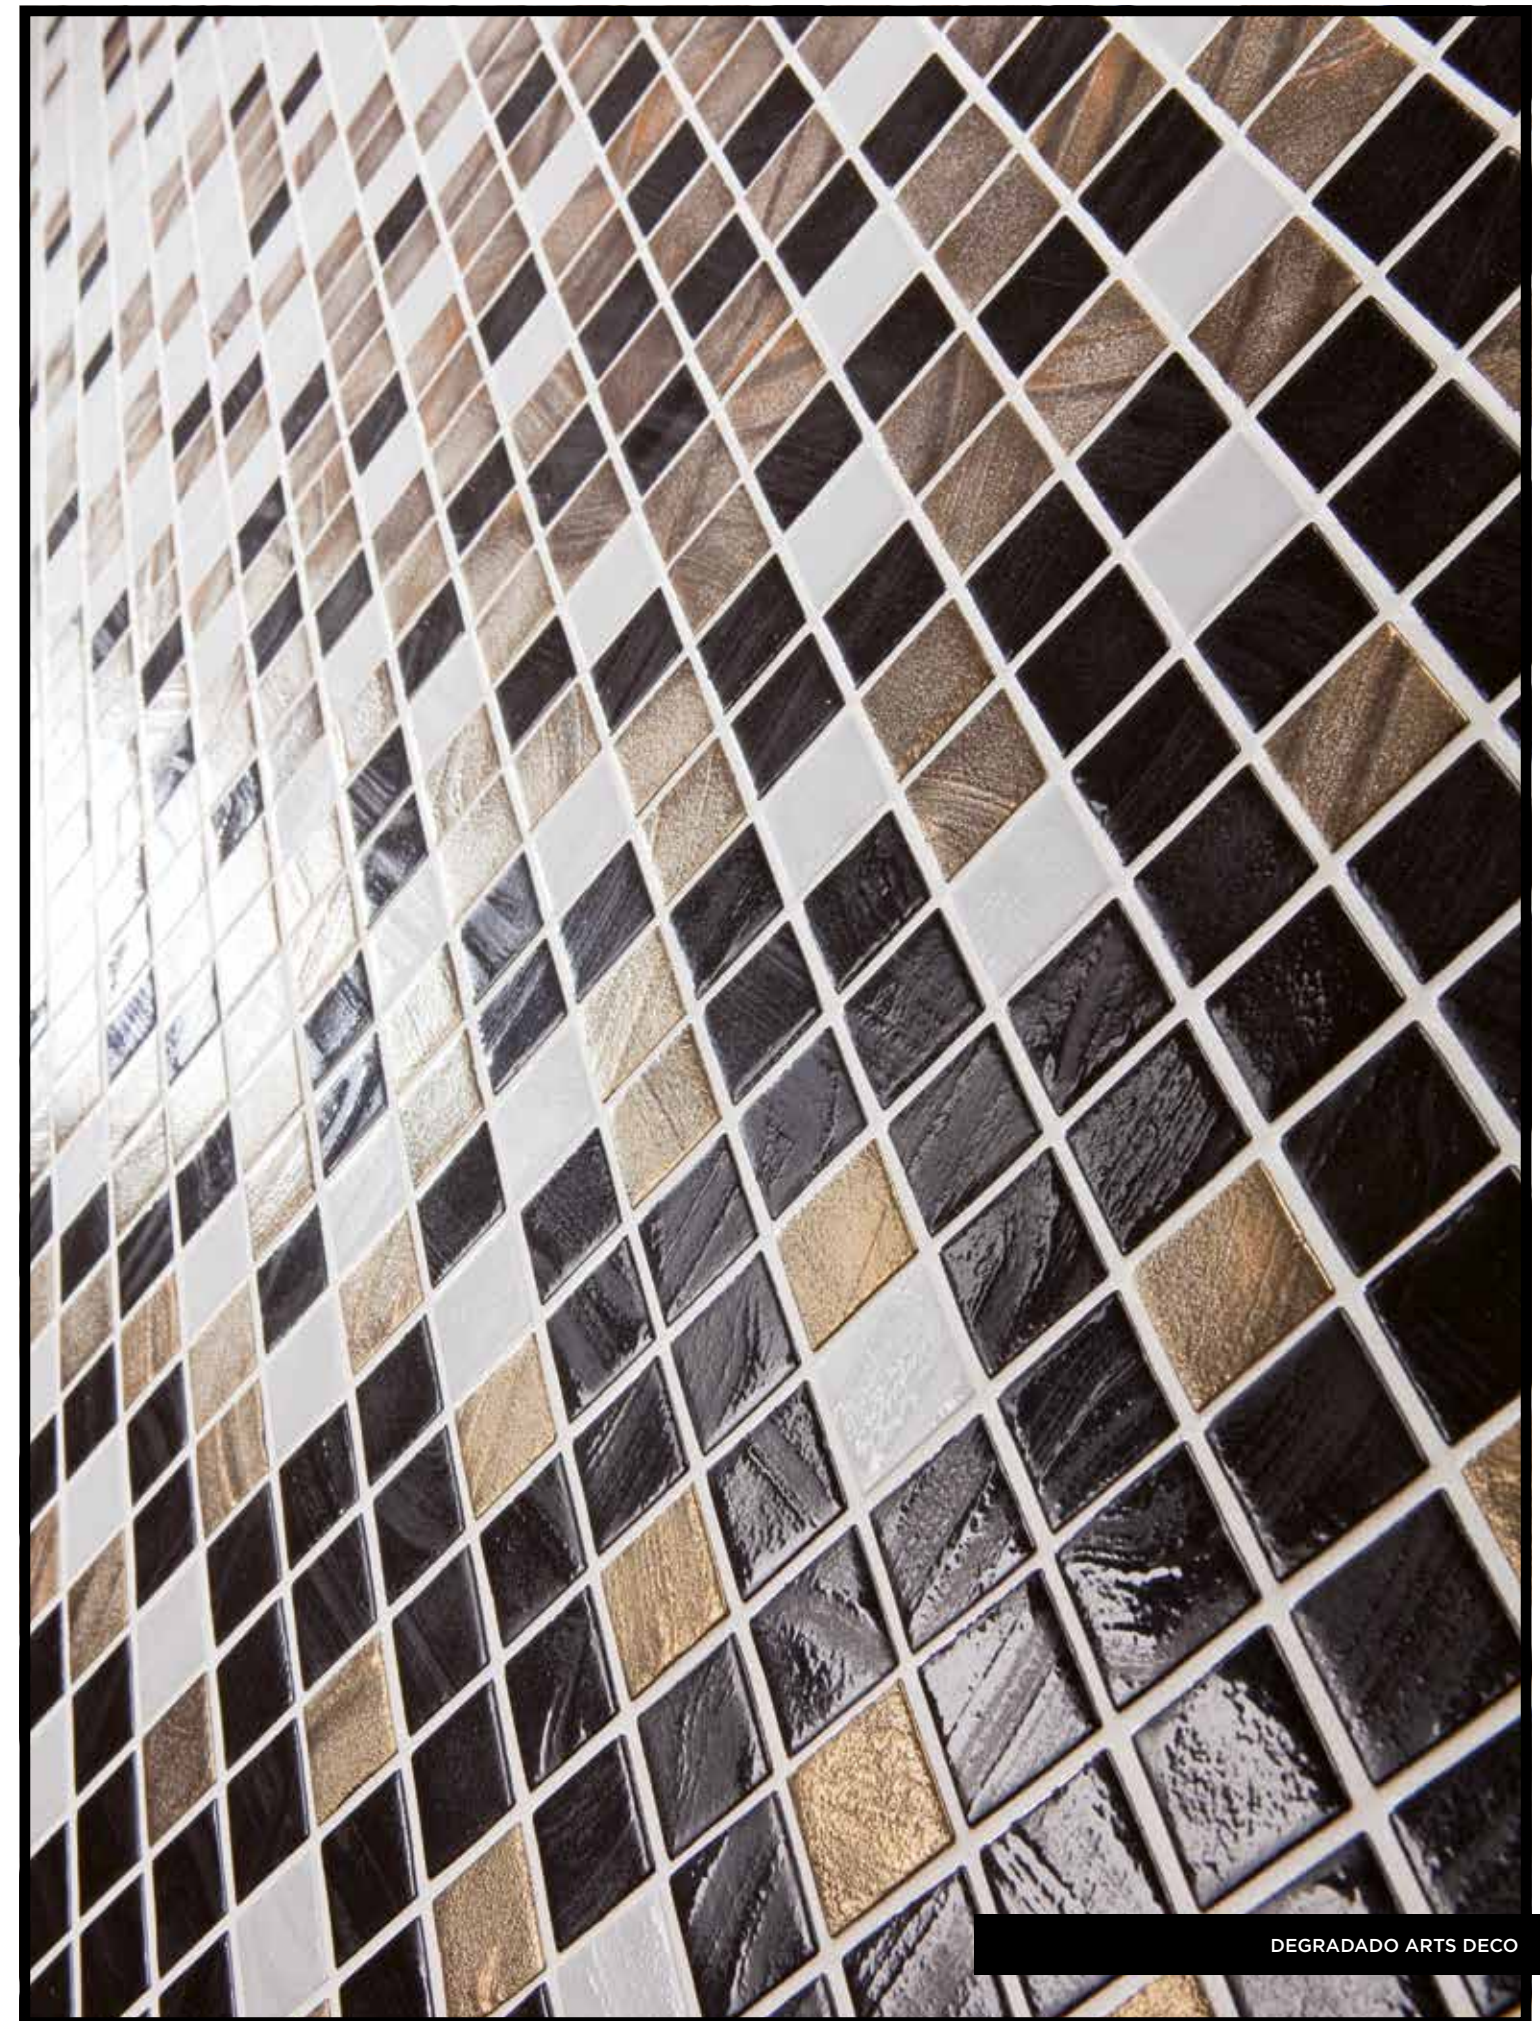

DEGRADADOS

DECORATIVE INSPIRATIONS

VIDREPUR CUENTA CON UN DEPARTAMENTO DE DISEÑO, EL CUÁL DEDICA GRAN PARTE DE SU TRABAJO A REALIZAR PROPUESTAS DE COMBINACIONES Y DEGRADADOS ESPECIALES PARA LA CREACIÓN DE AMBIENTES ÚNICOS.

TRANSICIONES DE COLORES QUE PRODUCEN EFECTOS DE CONTRASTE Y FUSIÓN.

FADE AWAY

VIDREPUR'S DESIGN DEPARTMENT DEDICATES A LARGE PART OF ITS TIME CREATING PROPOSALS ON SPECIAL COMBINATIONS AND FADE, TO CREATE UNIQUE MOODS COLOUR TRANSITIONS THAT PRODUCE EFFECTS OF CONTRAST AND FUSION.

DÉGRADÉS

VIDREPUR A UN DÉPARTEMENT DE DESIGN, CE DERNIER DÉDIT UNE GRANDE PARTIE DE SON TRAVAIL À RÉALISER DES PROPOSITIONS DE COMBINAISONS ET DÉGRADÉS SPÉCIAUX POUR LA CRÉATION D'AMBIANCES UNIQUES.

TRANSITIONS DE COULEURS QUI PRODUISENT DES EFFETS DE CONTRASTE ET FUSION.

DEGRADADO ARTS DECO