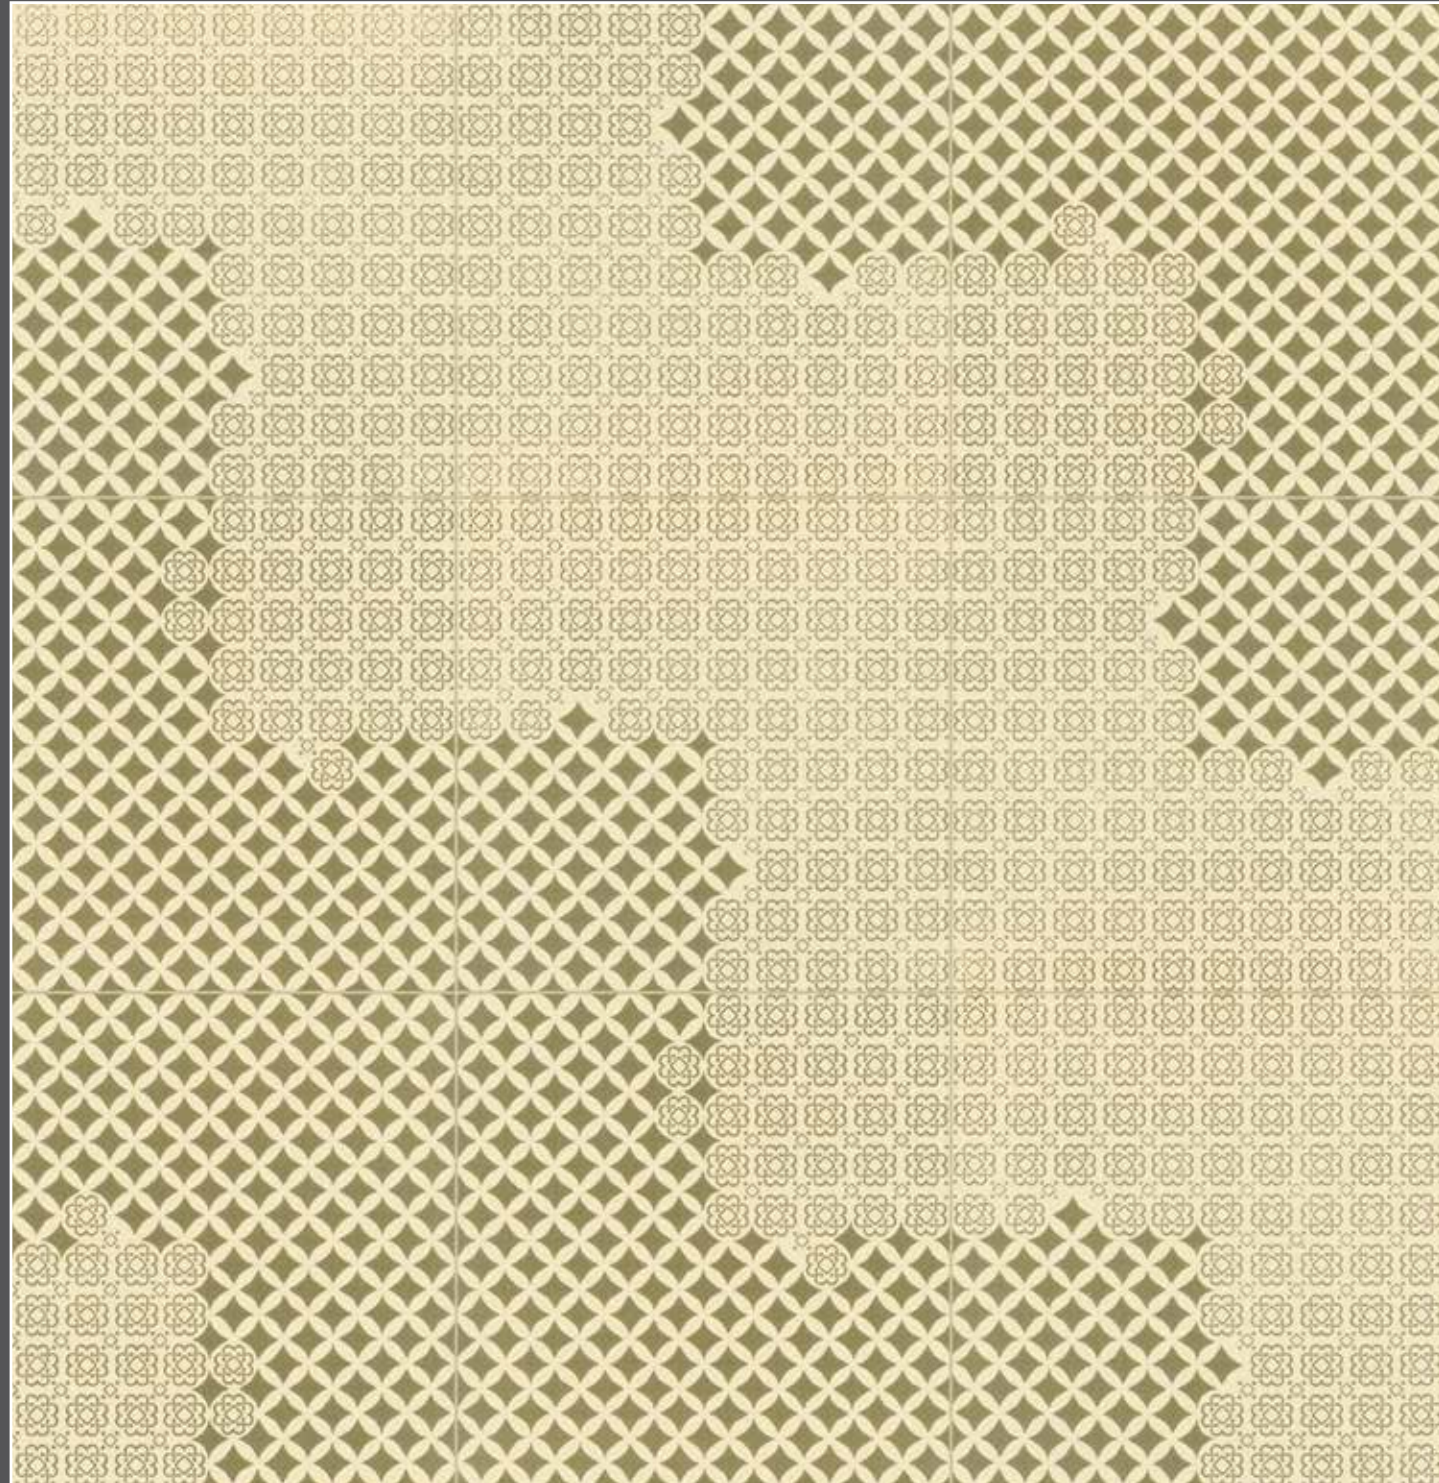

Esempi di posa
Laying examples

Sage