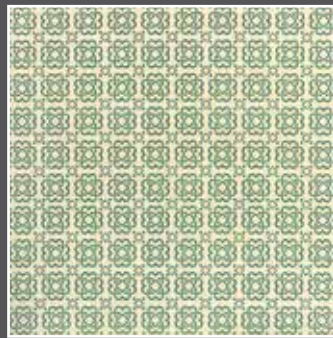

Flower Corner

Grid Corner

Grid

Flower

Side

Sage

Mint

Crimson

Cobalt

Ginger

Sand

Flower Corner

Grid Corner

Grid

Flower

Side

Ginger (70)
Crimson (07)

Mint (6F)
Cobalt (1M)

Sage (1J)
Sable (1R)

Esempi di posa *Laying examples*

Cobalt

Crimson

Mint

Ginger