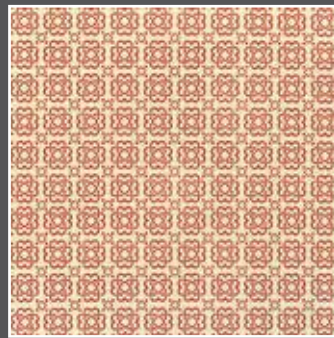

Flower Corner

Grid Corner

Grid

Flower

Side

Sage

Mint

Crimson

Cobalt

Ginger

Sand

Flower Corner

Grid Corner

Grid

Flower

Side

Ginger (70)
Crimson (07)

Mint (6F)
Cobalt (1M)

Sage (1J)
Sable (1R)

Esempi di posa *Laying examples*

Cobalt

Crimson

Mint

Ginger