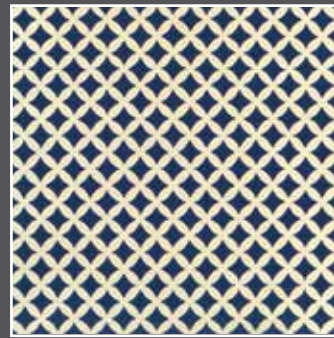

Flower Corner

Grid Corner

Grid

Flower

Side

Sage

Mint

Crimson

Cobalt

Ginger

Sand

Flower Corner

Grid Corner

Grid

Flower

Side

Ginger (70)
Crimson (07)

Mint (6F)
Cobalt (1M)

Sage (1J)
Sable (1R)

Esempi di posa *Laying examples*

Cobalt

Crimson

Mint

Ginger