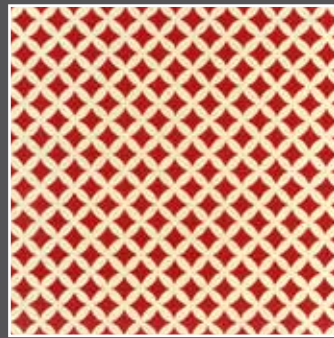

Flower Corner

Grid Corner

Grid

Flower

Side

Sage

Mint

Crimson

Cobalt

Ginger

Sand

Flower Corner

Grid Corner

Grid

Flower

Side

Ginger (70)
Crimson (07)

Mint (6F)
Cobalt (1M)

Sage (1J)
Sable (1R)

Esempi di posa *Laying examples*

Cobalt

Crimson

Mint

Ginger