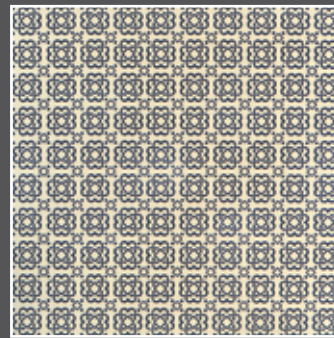

Flower Corner

Grid Corner

Grid

Flower

Side

Sage

Mint

Crimson

Cobalt

Ginger

Sand

Flower Corner

Grid Corner

Grid

Flower

Side

Ginger (70)
Crimson (07)

Mint (6F)
Cobalt (1M)

Sage (1J)
Sable (1R)

Esempi di posa *Laying examples*

Cobalt

Crimson

Mint

Ginger