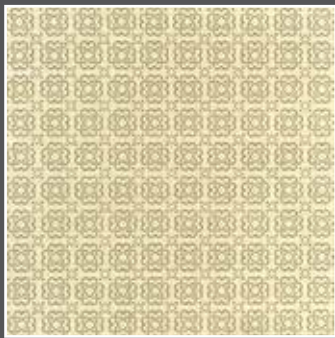

Flower Corner

Grid Corner

Grid

Flower

Side

Sage

Mint

Crimson

Cobalt

Ginger

Sand

Flower Corner

Grid Corner

Grid

Flower

Side

Ginger (70)
Crimson (07)

Mint (6F)
Cobalt (1M)

Sage (1J)
Sable (1R)

Esempi di posa *Laying examples*

Cobalt

Crimson

Mint

Ginger