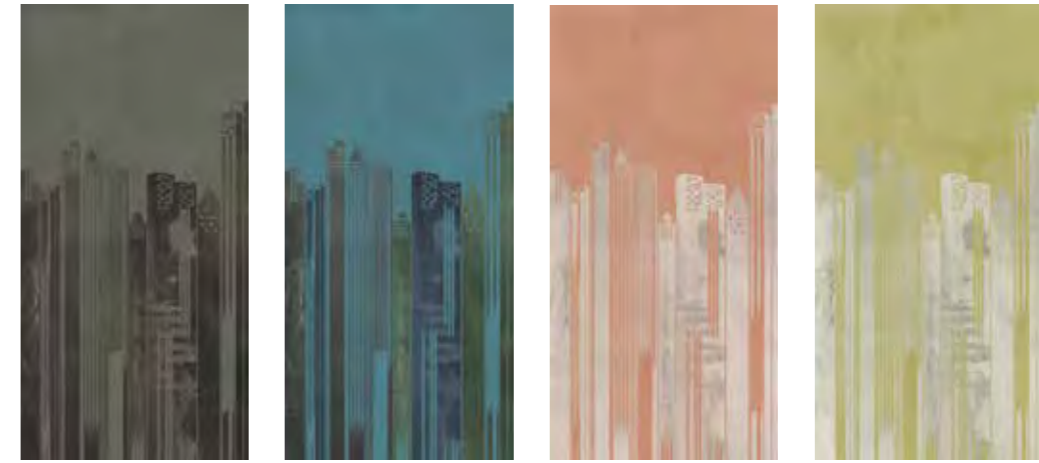

**METROPOLE**  
BY RICCARDO PALAZZI

wall: METROPOLE INDIGO - CROSSROAD CHALK GREY  
floor: DOLPHIN MOON

VARIANTI COLORE COLORS VARIATION

METROPOLE  
GREY

METROPOLE  
INDIGO

METROPOLE  
POWDER

METROPOLE  
LIME