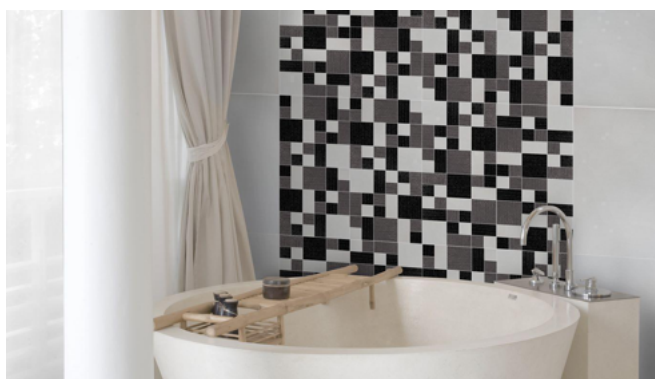

tel: (+34) 964 657 738
fax: (+34) 964 322 151

www.absolutkeramika.com
info@absolutkeramika.com

The results shown are approximate. This document does not constitute a contractual relationship. To order or check availability of products, contact the company.