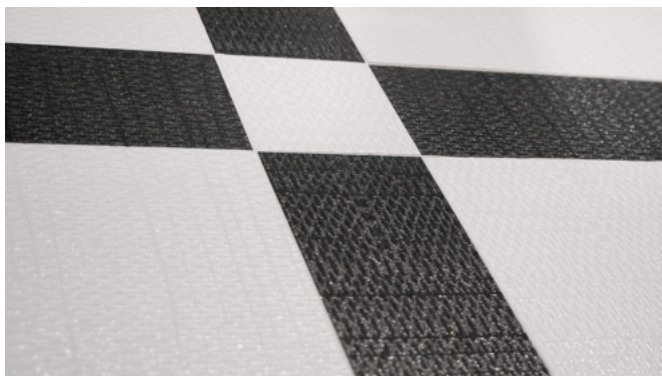

tel: (+34) 964 657 738
fax: (+34) 964 322 151

www.absolutkeramika.com
info@absolutkeramika.com

The results shown are approximate. This document does not constitute a contractual relationship. To order or check availability of products, contact the company.