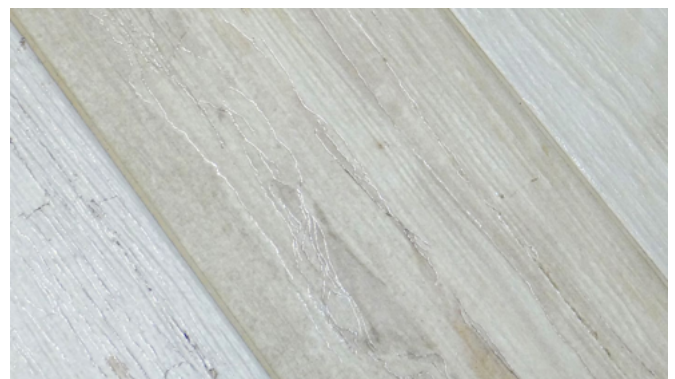

tel: (+34) 964 657 738
fax: (+34) 964 322 151

www.absolutkeramika.com
info@absolutkeramika.com

The results shown are approximate. This document does not constitute a contractual relationship. To order or check availability of products, contact the company.