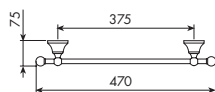

4062/30

PORTASALVIETTE DA 30 CM

CROMATO	
01-4062/30	€
01-4062/30/B	€

ALTRE FINITURE		
XX-4062/30	€	x M*
XX-4062/30/B	€	x M*

4062/45

PORTASALVIETTE DA 45 CM

CROMATO	
01-4062/45	€
01-4062/45/B	€

ALTRE FINITURE		
XX-4062/45	€	x M*
XX-4062/45/B	€	x M*