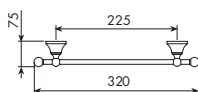

CROMATO	
01-4062/30	€
01-4062/30/B	€

ALTRE FINITURE		
XX-4062/30	€	x M*
XX-4062/30/B	€	x M*

4062/45

PORTASALVIETTE DA 45 CM