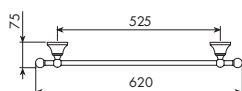

CROMATO	
01-4062/60	€
01-4062/60/B	€

ALTRE FINITURE		
XX-4062/60	€	x M*
XX-4062/60/B	€	x M*