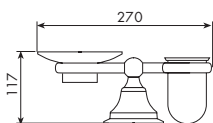

CROMATO		ALTRE FINITURE	
01-4056	€	XX-4056	€ x M*
01-4056/B	€	XX-4056/B	€ x M*

ACCESSORI BAGNO
JOCONDE