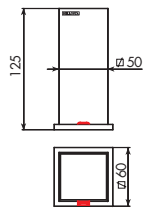

CROMATO
01-3352

€

ALTRE FINITURE

XX-3352

€

x M*

3353

PORTASAPONE SINGOLO DA PARETE CON SWAROVSKI