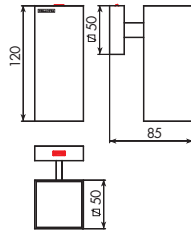

3351

PORTABICCHIERE SINGOLO DA PARETE CON SWAROVSKI

CROMATO
01-3351

€

ALTRE FINITURE

XX-3351

€

x M*

3352

PORTABICCHIERE SINGOLO D'APPOGGIO CON SWAROVSKI