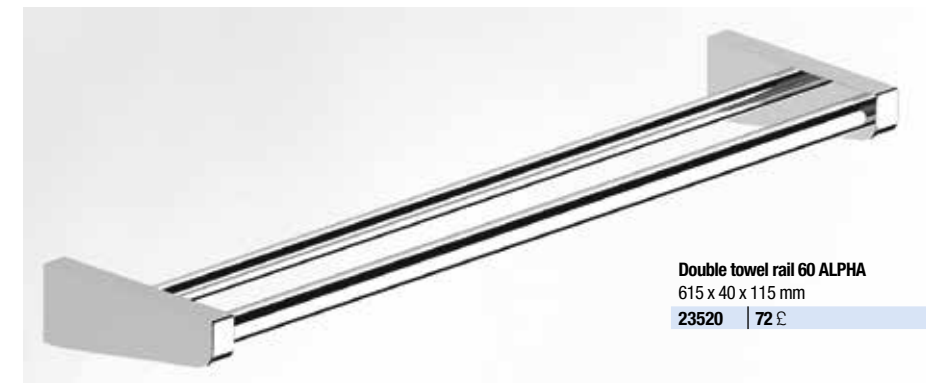

Double towel rail 60 ALPHA
615 x 40 x 115 mm
23520 | 72 £