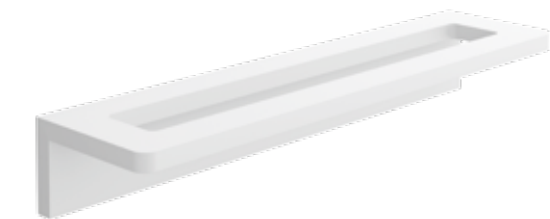

Corner basket S1 SERIES
273 x 80 x 200 mm
23508 | 56 £

Solid Surface

Stock CORNER BASKET SHIRO
255 x 255 x 70 mm
82412 | 102 £

Stock TOWEL RAIL SHELF SHIRO
500 x 200 x 150 mm
82413 | 133 £

Stock SOAP HOLDER SHIRO
350 x 120 x 70 mm
82411 | 92 £

Shelf solid surface
Bespoke. 88 x 120 mm

24732	<400 mm	96 £
24733	401 - 600 mm	133 £
24734	601 - 800 mm	160 £

Shelf solid surface. 88 x 120 mm

82333	400 mm	96 £
82334	500 mm	133 £
82335	600 mm	160 £

Towel rail shelf solid surface
Bespoke. 60x120 mm