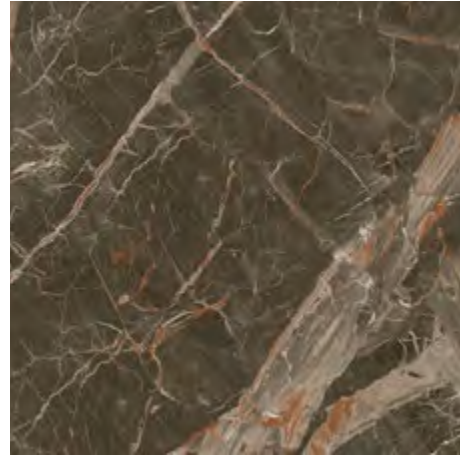

GLAZED PORCELAIN STONWARE + STD BODY + RECTIFIED + PREMIUM POLISHED  
GRES PORCELÁNICO ESMALTADO + PASTA STD + RECTIFICADO + PULIDO PREMIUM

120x120 cm/48"x48" + 60x120 cm/24"x48"

ADAR BROWN POLISHED

ADAR BROWN POLISHED  
120x120 cm/48"x48" RC PL  
↘

MARBLE  
MÁRMOLES