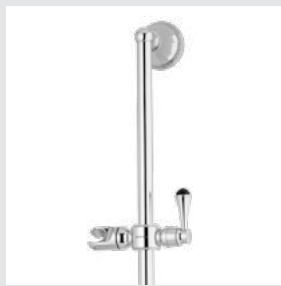

058072.000.**
 Towel bar 600 mm

● 058278.N00.**
 ✦ 058278.000.**
 Soap holder with Swarovski Crystals

● 058277.N00.**
 ✦ 058277.000.**
 Toilet paper holder with Swarovski Crystals

● 058284.N00.**
 ✦ 058284.000.**
 Toilet brush holder with Swarovski Crystal

● 058285.N00.**
 ✦ 058285.000.**
 Spare toilet paper holder with Swarovski Crystal

058073.000.**
 Towel ring

058075.000.**
 Robe hook

058086.000.**
 Wall soap dispenser

058080.000.**
 Wall toothbrush holder

● 058224.N00.**
 ✦ 058224.000.**
 Shower rail with sliding hook and Swarovski Crystal

● 0Z5743.BN0.**
 ✦ 0Z5743.B00.**
 Cabinet knob diameter 27mm with Swarovski Crystal

Page 22

○ 058501.L00.**
 ● 058501.LN0.**
 Three holes basin set with porcelain