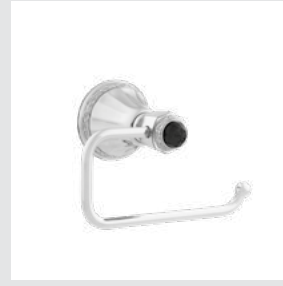

● 058273.N00.**
 ✦ 058273.000.**
 Towel ring with Swarovski Crystals

● 058275.N00.**
 ✦ 058275.000.**
 Robe hook with Swarovski Crystals

● 058280.N00.**
 ✦ 058280.000.**
 Wall toothbrush holder with Swarovski Crystal

● 058286.N00.**
 ✦ 058286.000.**
 Wall soap dispenser with Swarovski Crystal

○ 058516.L00.**
 ● 058516.LN0.**
 Bath mixer with hand shower and porcelain

○ 033519.L00.**
 ● 033519.LN0.**
 Shower mixer with hand shower

058072.000.**
 Towel bar 600 mm

● 058278.N00.**
 ✦ 058278.000.**
 Soap holder with Swarovski Crystals

● 058277.N00.**
 ✦ 058277.000.**
 Toilet paper holder with Swarovski Crystals

● 058284.N00.**
 ✦ 058284.000.**
 Toilet brush holder with Swarovski Crystal