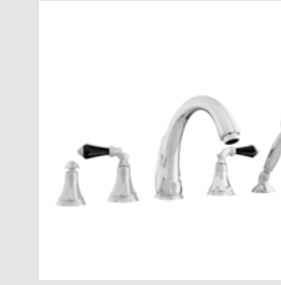

Adriatica handle
design #1

Page 16

058001.000.**
Three hole basin set

058003.L00.**
Single lever basin mixer

058021.000.**
Three hole bidet set

058080.000.**
Wall toothbrush holder

058086.000.**
Wall soap dispenser

058084.000.**
Toilet brush holder

025758.000.**
Cabinet knob diameter 38mm

058022.000.**
Three hole bidet set

058023.L00.**
Single lever bidet mixer

058016.000.**
Five hole bath set with hand shower

058012.K00.**
Bath and shower mixer with hand shower

058621.FN0.**
058621.F00.**
Three hole bidet set with Swarovski Crystals

058013.K00.**
Shower mixer with hand shower with hands hower

035016.K00.**
Bath and shower mixer with hand shower

Adriatica Accessories
without crystal

058072.000.**
Towel bar 600 mm

058622.FN0.**
058622.F00.**
Three hole bidet set with Swarovski Crystals

058223.FN0.**
058223.F00.**
Single lever bidet mixer with Swarovski Crystals

058616.FN0.**
058616.F00.**
Five hole bath set with hand shower and Swarovski Crystals