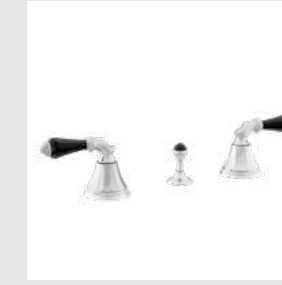

058621.FN0.**
058621.F00.**
Three hole bidet set with Swarovski Crystals

058013.K00.**
Shower mixer with hand shower with hands hower

035016.K00.**
Bath and shower mixer with hand shower

Adriatica Accessories
without crystal

058072.000.**
Towel bar 600 mm

058622.FN0.**
058622.F00.**
Three hole bidet set with Swarovski Crystals

058223.FN0.**
058223.F00.**
Single lever bidet mixer with Swarovski Crystals

058616.FN0.**
058616.F00.**
Five hole bath set with hand shower and Swarovski Crystals