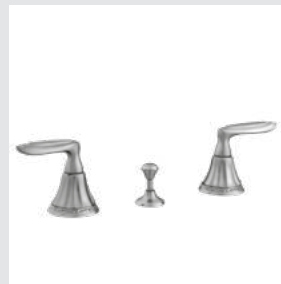

058278.N00.01

058277.N00.01

058501.L00.50

058503.L00.50

Adriatica porcelain handle designs.

058516.L00.50

058075.000.50

058072.000.50

Adriatica handle
design #1

Page 16

058001.000.**
Three hole basin set

058003.L00.**
Single lever basin mixer

058021.000.**
Three hole bidet set

058080.000.**
Wall toothbrush holder

058086.000.**
Wall soap dispenser

058084.000.**
Toilet brush holder

025758.000.**
Cabinet knob diameter 38mm

058022.000.**
Three hole bidet set

058023.L00.**
Single lever bidet mixer

058016.000.**
Five hole bath set with hand shower

058012.K00.**
Bath and shower mixer with hand shower

Adriatica handle
black or white Swarovski
Crystals

Page 20

058601.FN0.**
058601.F00.**
Three hole basin set with Swarovski Crystals

058203.FN0.**
058203.F00.**
Single lever basin mixer with Swarovski Crystals