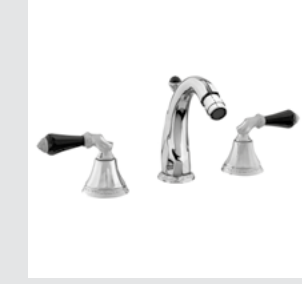

Adriatica handle
design #1

Page 16

058001.000.**
Three hole basin set

058003.L00.**
Single lever basin mixer

058021.000.**
Three hole bidet set

058080.000.**
Wall toothbrush holder

058086.000.**
Wall soap dispenser

058084.000.**
Toilet brush holder

025758.000.**
Cabinet knob diameter 38mm

058022.000.**
Three hole bidet set

058023.L00.**
Single lever bidet mixer

058016.000.**
Five hole bath set with hand shower

058012.K00.**
Bath and shower mixer with hand shower

Adriatica handle
black or white Swarovski
Crystals

Page 20

058601.FN0.**
058601.F00.**
Three hole basin set with Swarovski Crystals

058203.FN0.**
058203.F00.**
Single lever basin mixer with Swarovski Crystals