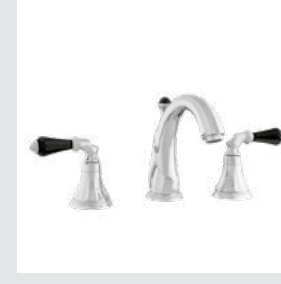

Adriatica handle
design #1

Page 16

058001.000.**
Three hole basin set

058003.L00.**
Single lever basin mixer

058021.000.**
Three hole bidet set

058080.000.**
Wall toothbrush holder

058086.000.**
Wall soap dispenser

058084.000.**
Toilet brush holder

025758.000.**
Cabinet knob diameter 38mm

058022.000.**
Three hole bidet set

058023.L00.**
Single lever bidet mixer

058016.000.**
Five hole bath set with hand shower

058012.K00.**
Bath and shower mixer with hand shower

Adriatica handle
black or white Swarovski
Crystals

Page 20

058601.FN0.**
058601.F00.**
Three hole basin set with Swarovski Crystals

058203.FN0.**
058203.F00.**
Single lever basin mixer with Swarovski Crystals