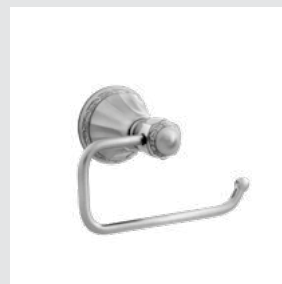

058072.000.**
Towel bar 600 mm

058622.FN0.**
058622.F00.**
Three hole bidet set with Swarovski Crystals

058223.FN0.**
058223.F00.**
Single lever bidet mixer with Swarovski Crystals

058616.FN0.**
058616.F00.**
Five hole bath set with hand shower and Swarovski Crystals

058112.N00.**
058112.000.**
Bath and shower mixer with hand shower and Swarovski Crystals

058073.000.**
Towel ring

058075.000.**
Robe hook

058077.000.**
Toilet paper holder

058078.000.**
Soap holder

058113.N00.**
058113.000.**
Shower mixer with hand shower and black Swarovski Crystals