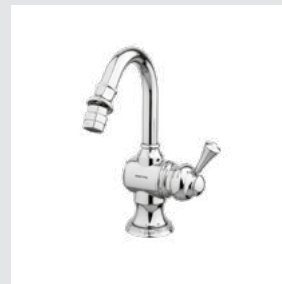

Adriatica handle
design #1

Page 16

058001.000.**
Three hole basin set

058003.L00.**
Single lever basin mixer

058021.000.**
Three hole bidet set

058080.000.**
Wall toothbrush holder

058086.000.**
Wall soap dispenser

058084.000.**
Toilet brush holder

025758.000.**
Cabinet knob diameter 38mm

058022.000.**
Three hole bidet set

058023.L00.**
Single lever bidet mixer

058016.000.**
Five hole bath set with hand shower

058012.K00.**
Bath and shower mixer with hand shower