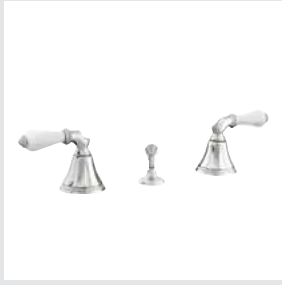

● 058285.N00.**
 ✦ 058285.000.**
 Spare toilet paper holder with Swarovski Crystal

058073.000.**
 Towel ring

058075.000.**
 Robe hook

058086.000.**
 Wall soap dispenser

058080.000.**
 Wall toothbrush holder

● 058224.N00.**
 ✦ 058224.000.**
 Shower rail with sliding hook and Swarovski Crystal

● 0Z5743.BN0.**
 ✦ 0Z5743.B00.**
 Cabinet knob diameter 27mm with Swarovski Crystal

Page 22

○ 058501.L00.**
 ● 058501.LN0.**
 Three holes basin set with porcelain

058077.000.**
 Toilet paper holder

058085.000.**
 Spare toilet paper holder

058084.000.**
 Toilet brush holder

058078.000.**
 Soap holder

○ 058503.L00.**
 ● 058503.LN0.**
 Single lever basin mixer with porcelain

○ 058521.L00.**
 ● 058521.LN0.**
 Three holes bidet set with porcelain

○ 058522.L00.**
 ● 058522.LN0.**
 Three holes bidet set with porcelain

○ 058523.L00.**
 ● 058523.LN0.**
 Single lever bidet mixer with porcelain