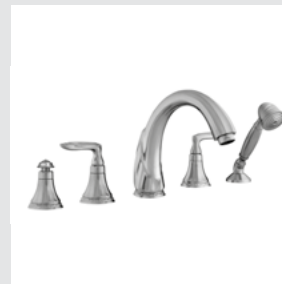

Adriatica handle
design #1

Page 16

058001.000.**
Three hole basin set

058003.L00.**
Single lever basin mixer

058021.000.**
Three hole bidet set

058080.000.**
Wall toothbrush holder

058086.000.**
Wall soap dispenser

058084.000.**
Toilet brush holder

025758.000.**
Cabinet knob diameter 38mm

058022.000.**
Three hole bidet set

058023.L00.**
Single lever bidet mixer

058016.000.**
Five hole bath set with hand shower

058012.K00.**
Bath and shower mixer with hand shower

Adriatica handle
black or white Swarovski
Crystals

Page 20

058601.FN0.**
058601.F00.**
Three hole basin set with Swarovski Crystals

058203.FN0.**
058203.F00.**
Single lever basin mixer with Swarovski Crystals