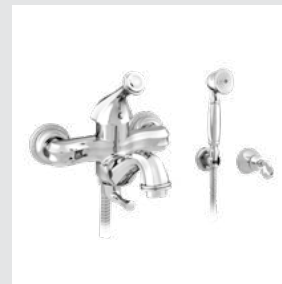

Adriatica handle
design #1

Page 16

058001.000.**
Three hole basin set

058003.L00.**
Single lever basin mixer

058021.000.**
Three hole bidet set

058080.000.**
Wall toothbrush holder

058086.000.**
Wall soap dispenser

058084.000.**
Toilet brush holder

025758.000.**
Cabinet knob diameter 38mm

058022.000.**
Three hole bidet set

058023.L00.**
Single lever bidet mixer

058016.000.**
Five hole bath set with hand shower

058012.K00.**
Bath and shower mixer with hand shower

Adriatica handle
black or white Swarovski
Crystals

Page 20

058601.FN0.**
058601.F00.**
Three hole basin set with Swarovski Crystals

058203.FN0.**
058203.F00.**
Single lever basin mixer with Swarovski Crystals