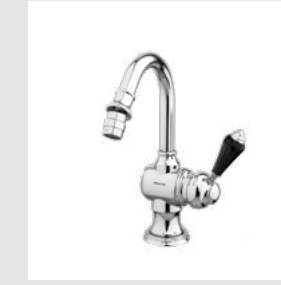

058223.FN0.**
058223.F00.**
Single lever bidet mixer with Swarovski Crystals