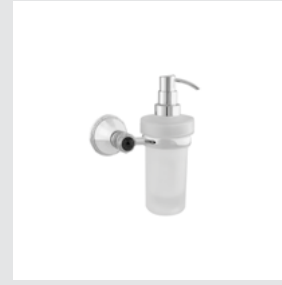

058112.N00.**
058112.000.**
Bath and shower mixer with hand shower and Swarovski Crystals

058073.000.**
Towel ring

058075.000.**
Robe hook

058077.000.**
Toilet paper holder

058078.000.**
Soap holder

058113.N00.**
058113.000.**
Shower mixer with hand shower and black Swarovski Crystals

● 058273.N00.**
 ✦ 058273.000.**
 Towel ring with Swarovski Crystals

● 058275.N00.**
 ✦ 058275.000.**
 Robe hook with Swarovski Crystals

● 058280.N00.**
 ✦ 058280.000.**
 Wall toothbrush holder with Swarovski Crystal