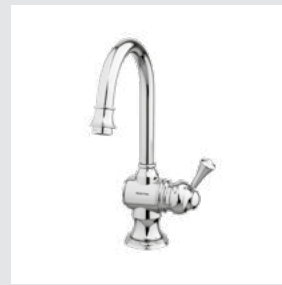

058278.N00.01

058277.N00.01

058501.L00.50

058503.L00.50

Adriatica porcelain handle designs.

058516.L00.50

058075.000.50

058072.000.50

Adriatica handle
design #1

Page 16

058001.000.**
Three hole basin set

058003.L00.**
Single lever basin mixer

058021.000.**
Three hole bidet set

058080.000.**
Wall toothbrush holder

058086.000.**
Wall soap dispenser

058084.000.**
Toilet brush holder

025758.000.**
Cabinet knob diameter 38mm

058022.000.**
Three hole bidet set

058023.L00.**
Single lever bidet mixer

058016.000.**
Five hole bath set with hand shower

058012.K00.**
Bath and shower mixer with hand shower