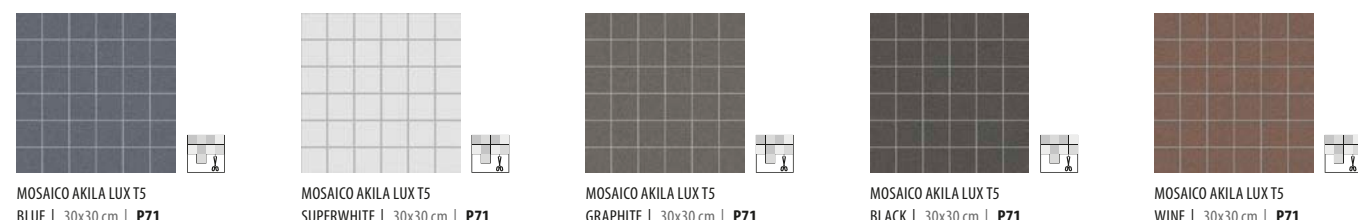

AKILA collection

floor: AKILA LUX 120 BLACK (60x120 cm)

wall: AKILA LUX 60 GRAPHITE (60x60 cm), DELHI 20 BONE (19,4x120 cm), CALACATTA GOLD LUX 120 (60x120 cm).
floor: AKILA LUX 60 GRAPHITE (60x60 cm).

wall: AKILA LUX 120 SUPERWHITE Y BLUE (60x120 cm).
floor: AKILA LUX 120 BLUE (60x120 cm).

| ESCALA DE LA GRÁFICA 1/2 · GRAPHIC SCALE 1/2 |

AKILA 120|60

| COLORES DISPONIBLES - AVAILABLE COLORS |

BLUE **SUPERWHITE** **GRAPHITE** **BLACK** **WINE**

60x120 cm
23,6"x47,2"

60x60 cm
23,6"x23,6"

30x60 cm
11,8"x23,6"

AKILA LUX
LAPADO METALIZADO · METALLIC LAPATTO

ACABADOS · FINISHES	60x120 cm · 23,6"x47,2"	60x60 cm · 23,6"x23,6"	30x60 cm · 11,8"x23,6"
LAPADO METALIZADO · METALLIC LAPATTO	AKILA LUX 120 B84	AKILA LUX 60 B46	AKILA LUX 3060 B46

wall: SYNTHESIS 120 WHITE (60x120 cm).
floor: AKILA LUX 60 WINE (60x60 cm).

MOSAICO AKILA LUX T5 BLUE | 30x30 cm | **P71** **MOSAICO AKILA LUX T5 SUPERWHITE** | 30x30 cm | **P71** **MOSAICO AKILA LUX T5 GRAPHITE** | 30x30 cm | **P71** **MOSAICO AKILA LUX T5 BLACK** | 30x30 cm | **P71** **MOSAICO AKILA LUX T5 WINE** | 30x30 cm | **P71**