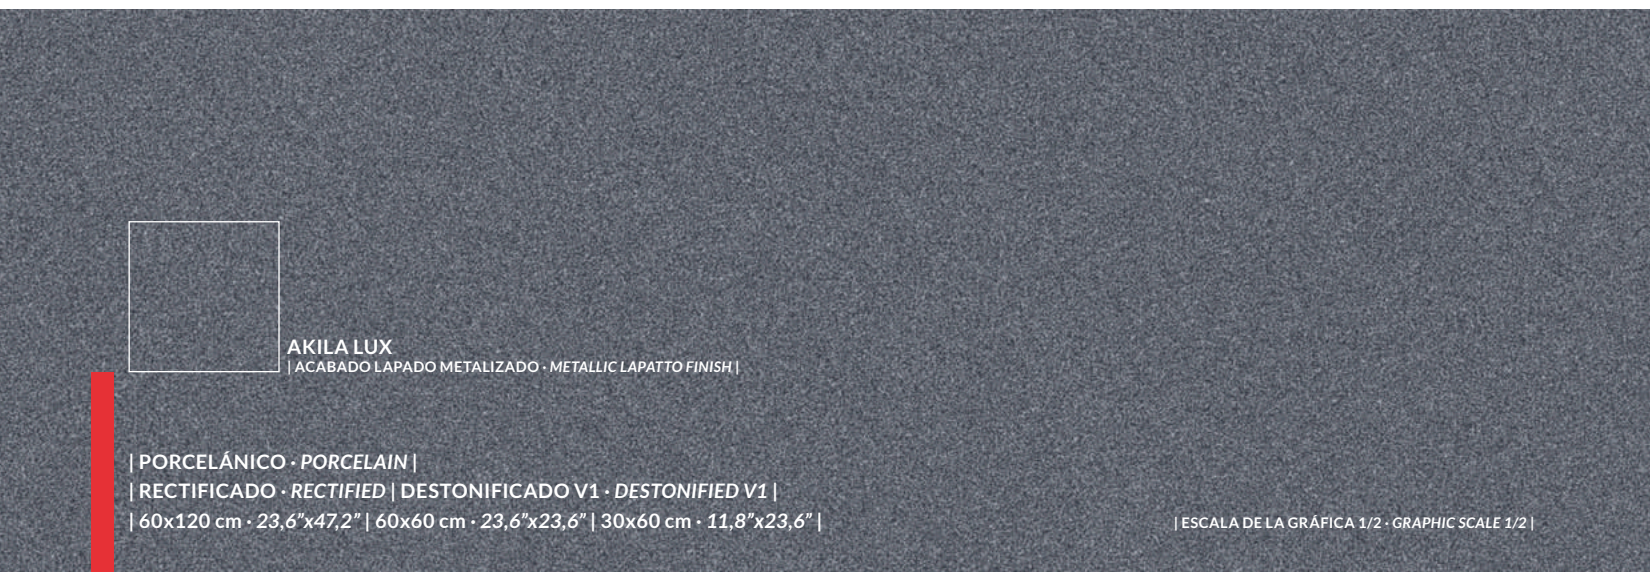

AKILA collection

floor: AKILA LUX 120 BLACK (60x120 cm)

wall: AKILA LUX 60 GRAPHITE (60x60 cm), DELHI 20 BONE (19,4x120 cm), CALACATTA GOLD LUX 120 (60x120 cm).
floor: AKILA LUX 60 GRAPHITE (60x60 cm).

wall: AKILA LUX 120 SUPERWHITE Y BLUE (60x120 cm).
floor: AKILA LUX 120 BLUE (60x120 cm).

AKILA LUX
| ACABADO LAPADO METALIZADO - METALLIC LAPATTO FINISH |

| PORCELÁNICO - PORCELAIN |
| RECTIFICADO - RECTIFIED | DESTONIFICADO V1 - DESTONIFIED V1 |
| 60x120 cm · 23,6"x47,2" | 60x60 cm · 23,6"x23,6" | 30x60 cm · 11,8"x23,6" |

| ESCALA DE LA GRÁFICA 1/2 · GRAPHIC SCALE 1/2 |

AKILA 120|60

| COLORES DISPONIBLES - AVAILABLE COLORS |

BLUE **SUPERWHITE** **GRAPHITE** **BLACK** **WINE**

60x120 cm
23,6"x47,2"

60x60 cm
23,6"x23,6"

30x60 cm
11,8"x23,6"