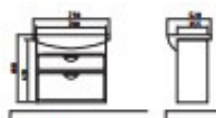

05GL75 Консольная / Cantilevered

Тумба с умывальником консольная
Cantilevered cabinet with washbasin