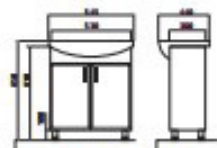

Ассоль 55 / Assol 55
Туба с умывальником
Cabinet with washbasin