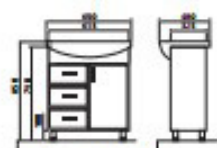

Ассоль 65 / Assol 65
Туба с умывальником
Cabinet with washbasin