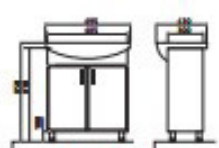

Модельный ряд / Model line

Ассоль 50 / Assol 50
Туба с умывальником
Cabinet with washbasin