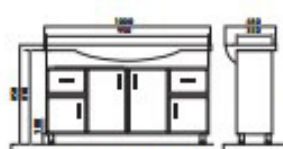

Ассоль 100 / Assol 100
Туба с умывальником
Cabinet with washbasin